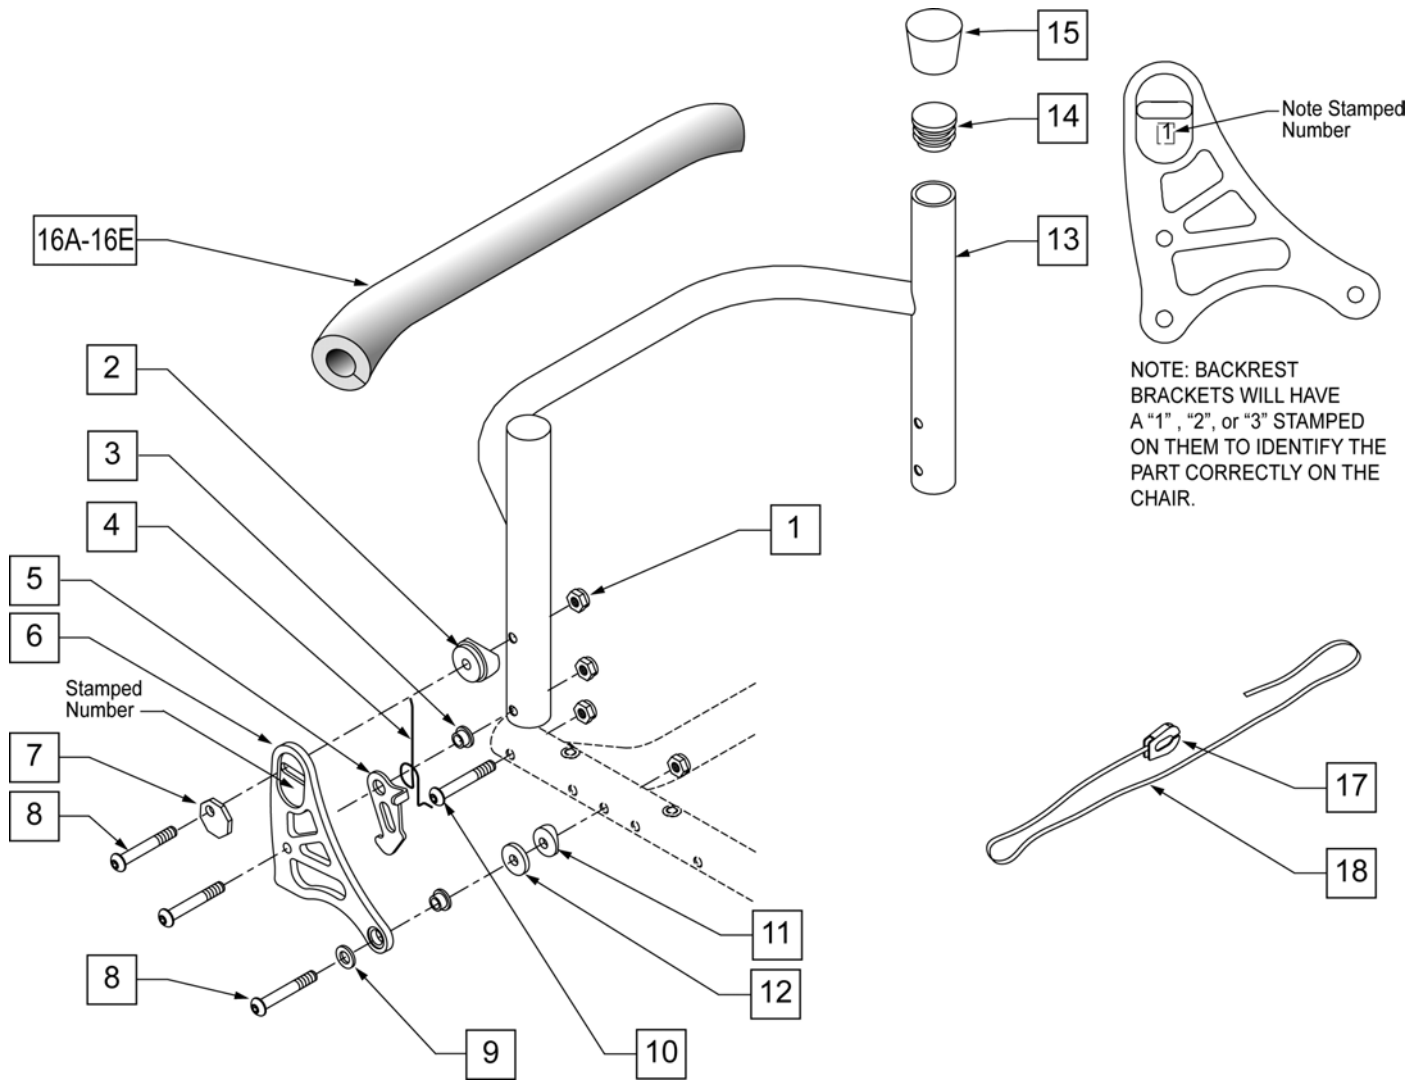

Pos.	Item Number	Description	Remarks
1	106934	1/4-28 NYLOCK NUT	
2	561087	BACK RELEASE SADDLE RIGID	
3	481039	BACK REL BUSHING RIGID	
4	321153	BACK REL SPRING L RIGID (NEW)	LEFT
4	321154	BACK REL SPRING R RIGID (NEW)	RIGHT
5	505033	Q1/GP BACK REL BRACKET R	RIGHT
5	505034	Q1/GP BACK REL BRACKET L	LEFT
6	500818	BRKT FLDG POS BCK 1S R SPORT	RIGHT -BRACKET SQUEEZE 1
6	500819	BRKT FLDG POS BCK 1S L SPORT	LEFT -BRACKET SQUEEZE 1
6	500824	BRKT FLDG POS BK 3S R SPORT	RIGHT -BRACKET SQUEEZE 3
6	500825	BRKT FLDG POS BK 3S L SPORT	LEFT -BRACKET SQUEEZE 3
7	341018	WASHER ECCENTRIC LARGE	
8	106962	1/4-28 x 1 3/4 BH C/S BLK ZN	
9	106943	1/4 AN WASHER FLAT	
10	226147	1/4-28 X 1.85 BH C/S	
11	482000	SADDLE SMALL 1.00 TUBE.25 HOLE	
12	561026	3/4" WASHER 1/4" HOLE	
13	545503	WLDMNT BKRST FXD 12W 9T