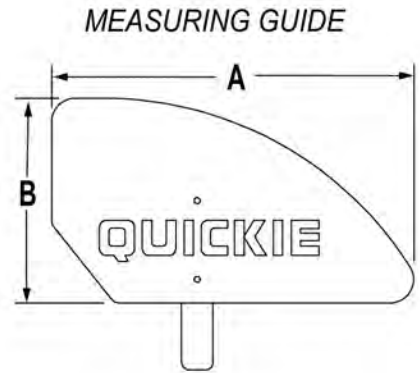

"A"	"B"
ADULT	12 3/4"	8 5/8"
KIDS	11 1/2"	6 1/2"

NOTE: STANDARD (ADULT) SIDE GUARD FITS 14-20" DEPTHS, KIDS SIDE GUARD FITS 10-13" DEPTHS.

Pos.	Item Number	Description
1A	881150	PLASTIC SIDE GUARD KIDS R
1A	881151	PLASTIC SIDE GUARD KIDS L
1B	881152	PLASTIC SIDE GUARD STD R
1B	881153	PLASTIC SIDE GUARD STD L
2	106971	1/4-28 x 1 3/8 HEX C/S
3	106944	1/4 AN WASHER FLAT THIN
4	550251	CLAMP P300 CHARGING/ADJ FL KIDS
5	550325	SIDE GUARD/KIDZ ARM RECEIVER
2-5	881200	SIDE GUARD/KIDZ ARM RECEIVER W/CLAMP
1A,2-5	901111	PLASTIC SIDE GUARD KIDS ASSM W/CLAMP
1B,2-5	901110	PLASTIC SIDE GUARD STD ASSM W/CLAMP