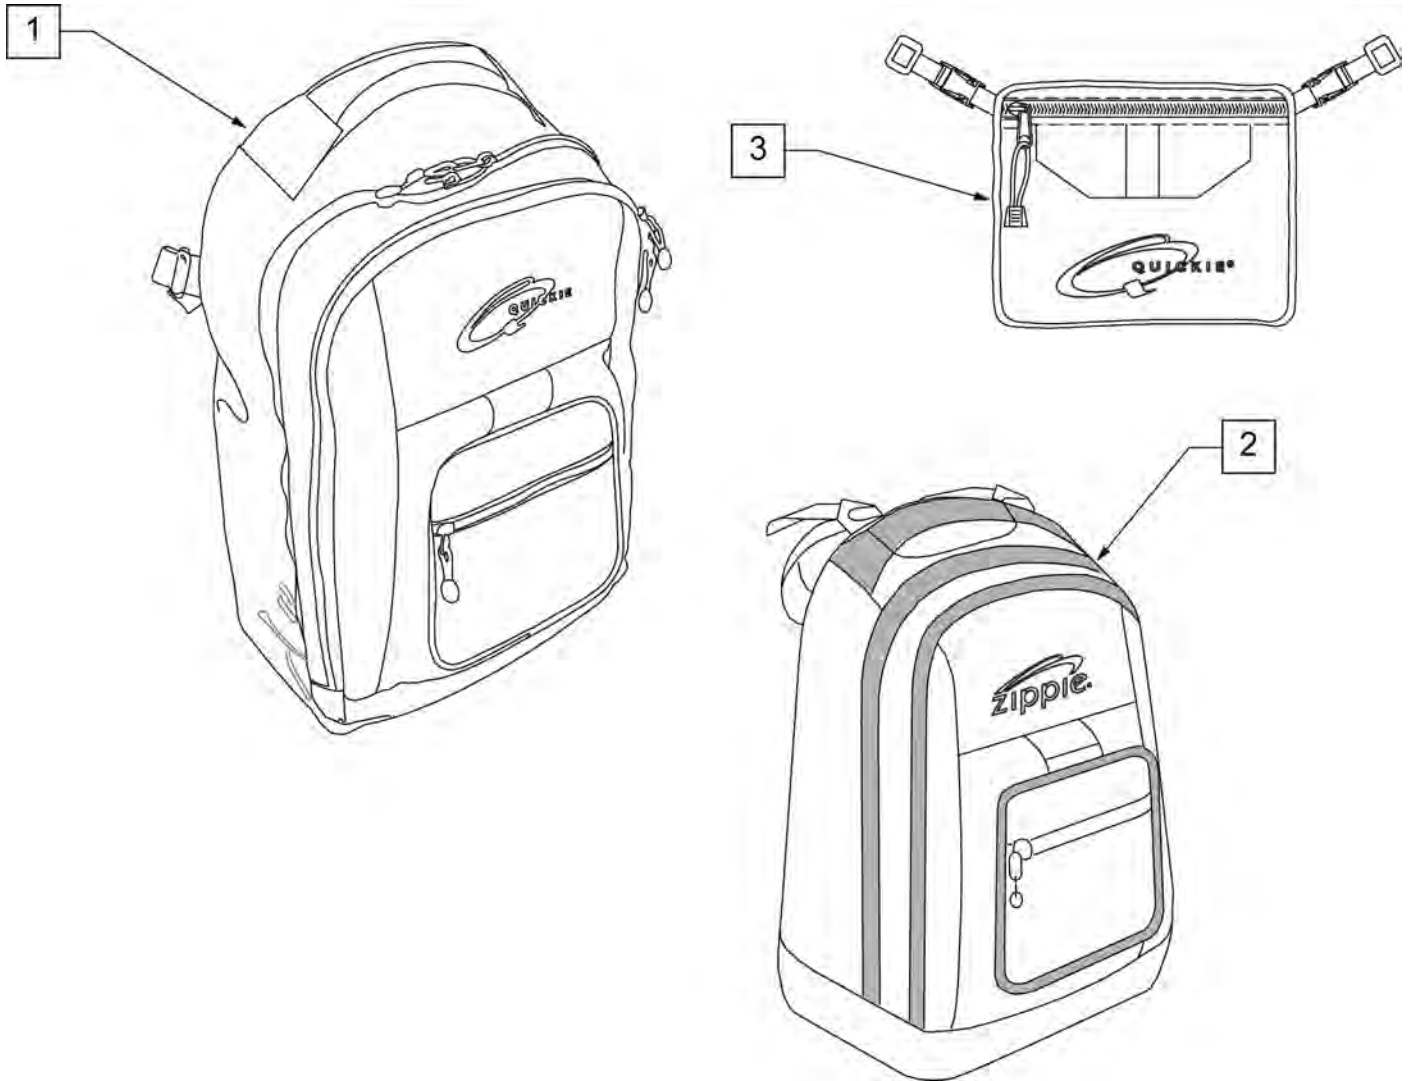

NOTE: KIDS BACKPACKS DO NOT HAVE ADJUSTABLE STRAPS W/ BUCKLES.

Pos.	Item Number	Description
1	750115	BACK PACK QUICKIE
2	104572	BACKPACK ZIPPIE
3	750307	SEAT POUCH QUICKIE