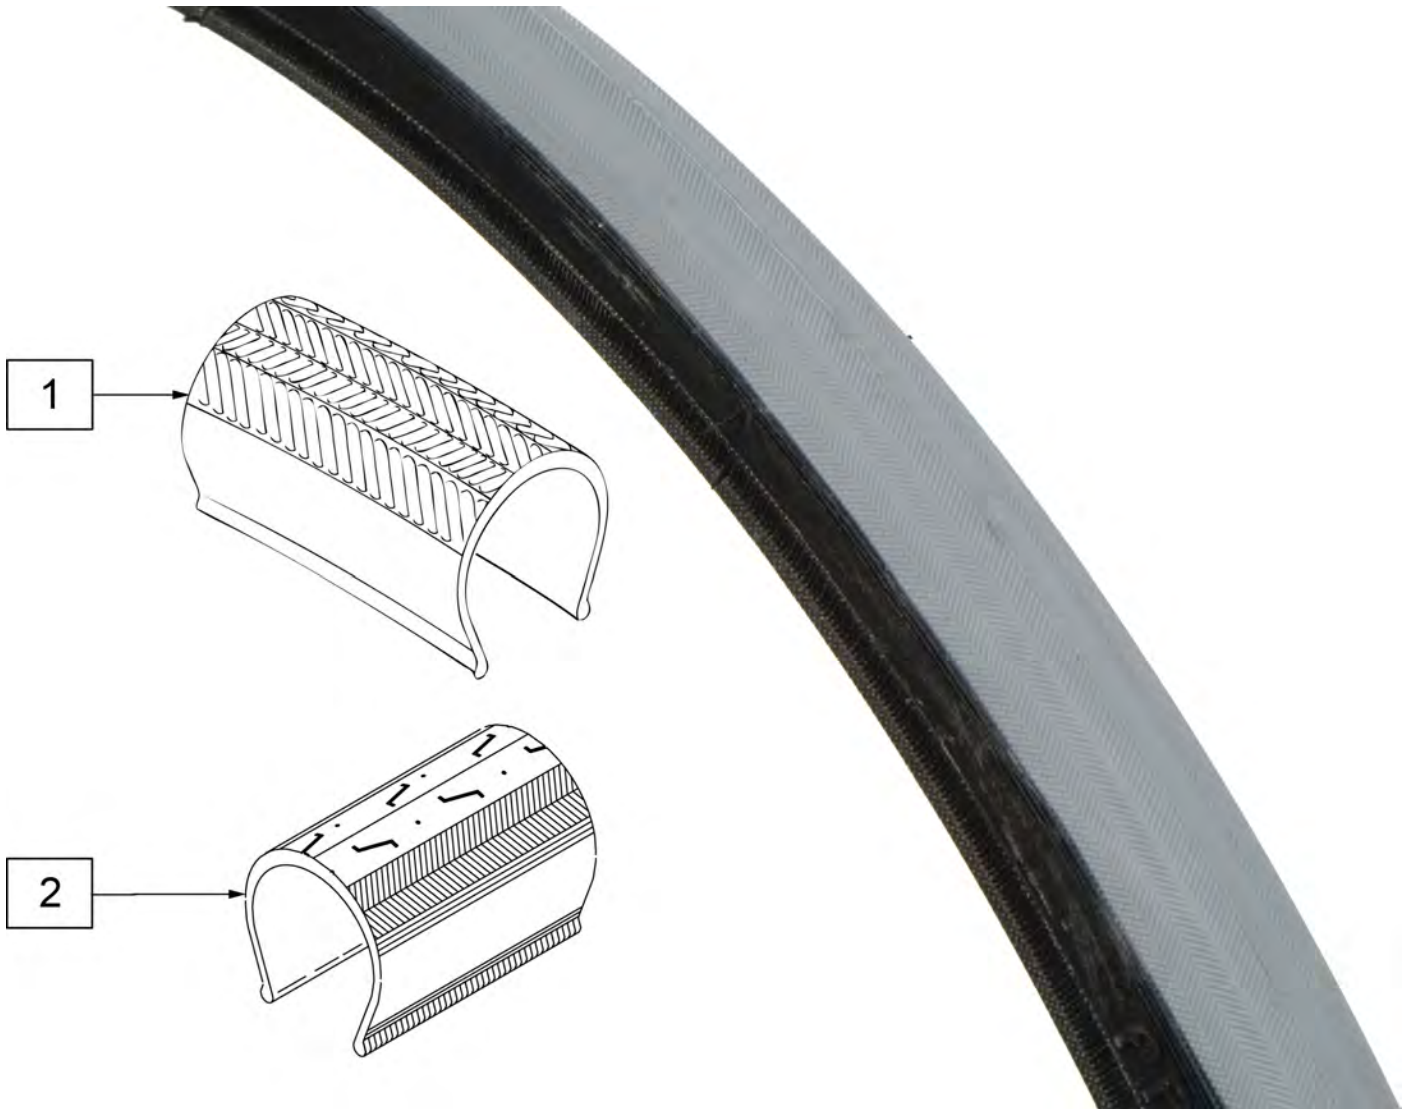

Pos.	Item Number	Description	Remarks
1	389012	QP 24"X1"HT TURB BLK WR/BD 559	25"(559mm)
2	388999	26"X1" HT TIRE TURBO GY(700X23	27"(700mm)