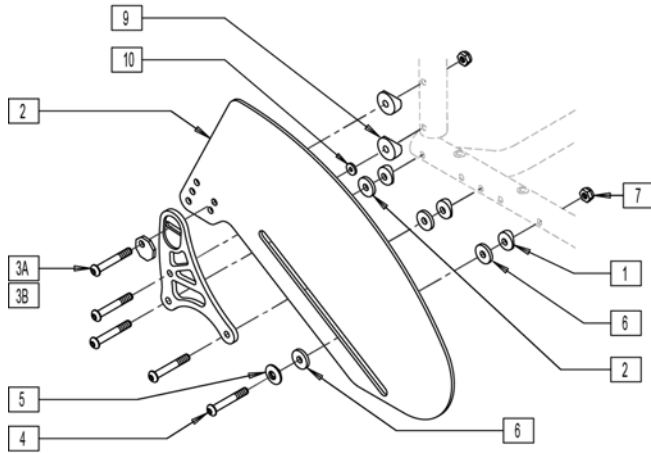

ALUMINUM SIDE GUARD FOR FIXED BACK

**SIDE GUARD ZERO OFFSET
INSIDE MOUNT**