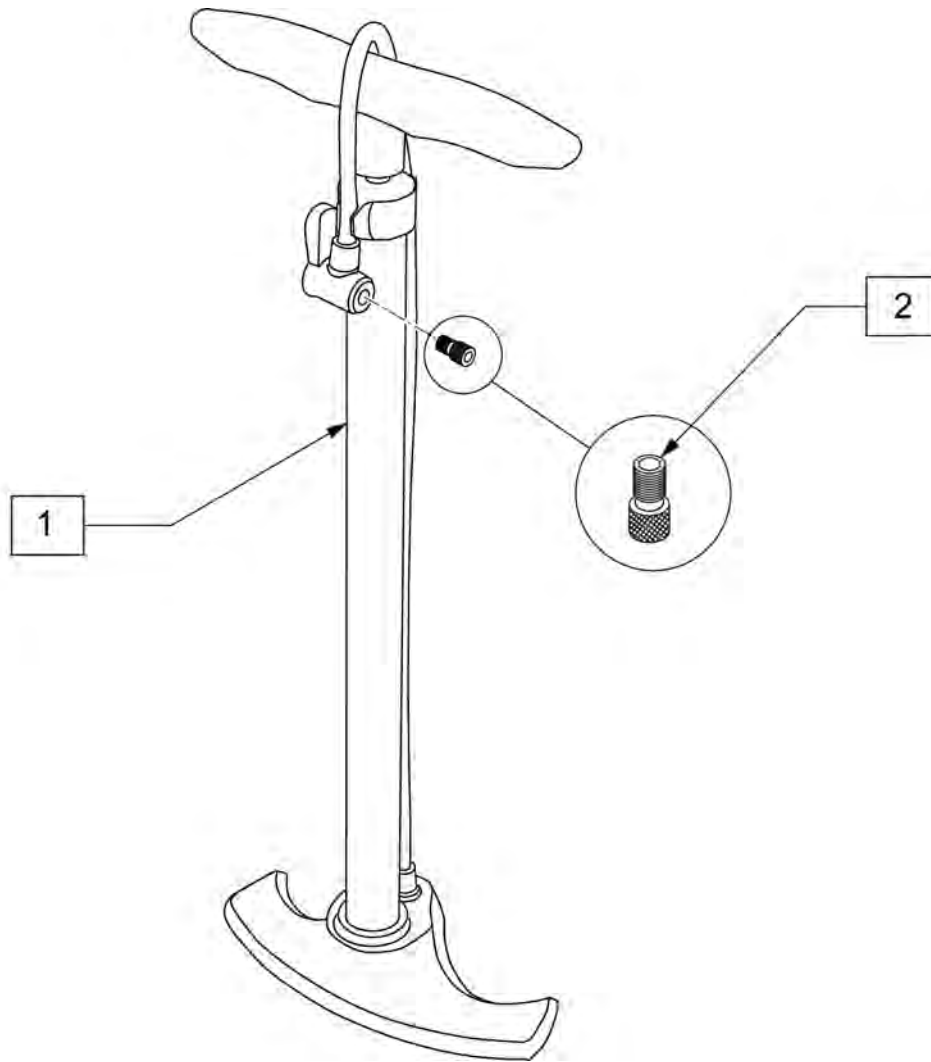

Pos.	Item Number	Description
1	389050	TIRE PUMP
2	381230	VALVE ADAPTER PRESTA