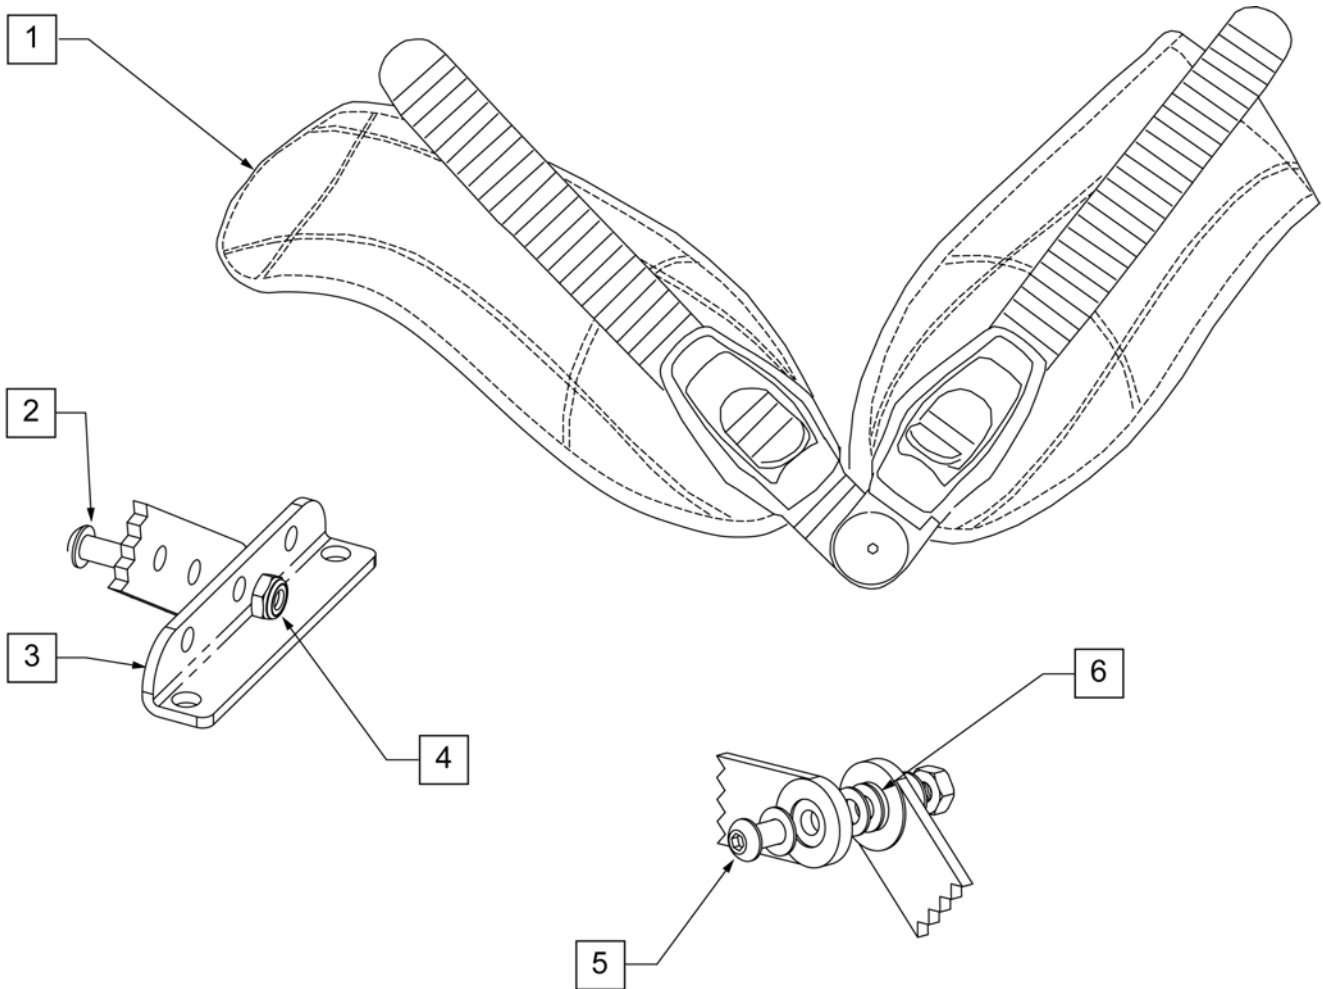

Pos.	Item Number	Description	Remarks
2	226071	1/4-28 X 1/2 BH C/S BLK	
3	483328	BRACKET STRAP RATCHET BELT	
4	106935	NUT NYLOCK THIN 1/4-28 ROHS	
5	106959	1/4-28 X 5/8 BH C/S	
6	561111	1/4" NYLON WASHER BLACK	
1-6	750218	RATCHET POS BELT LRG ASSM (PR)	(PR) 36" LONG
1-6	750219	RATCHET POS BELT XLG ASSM (PR)	(PR) 42" LONG