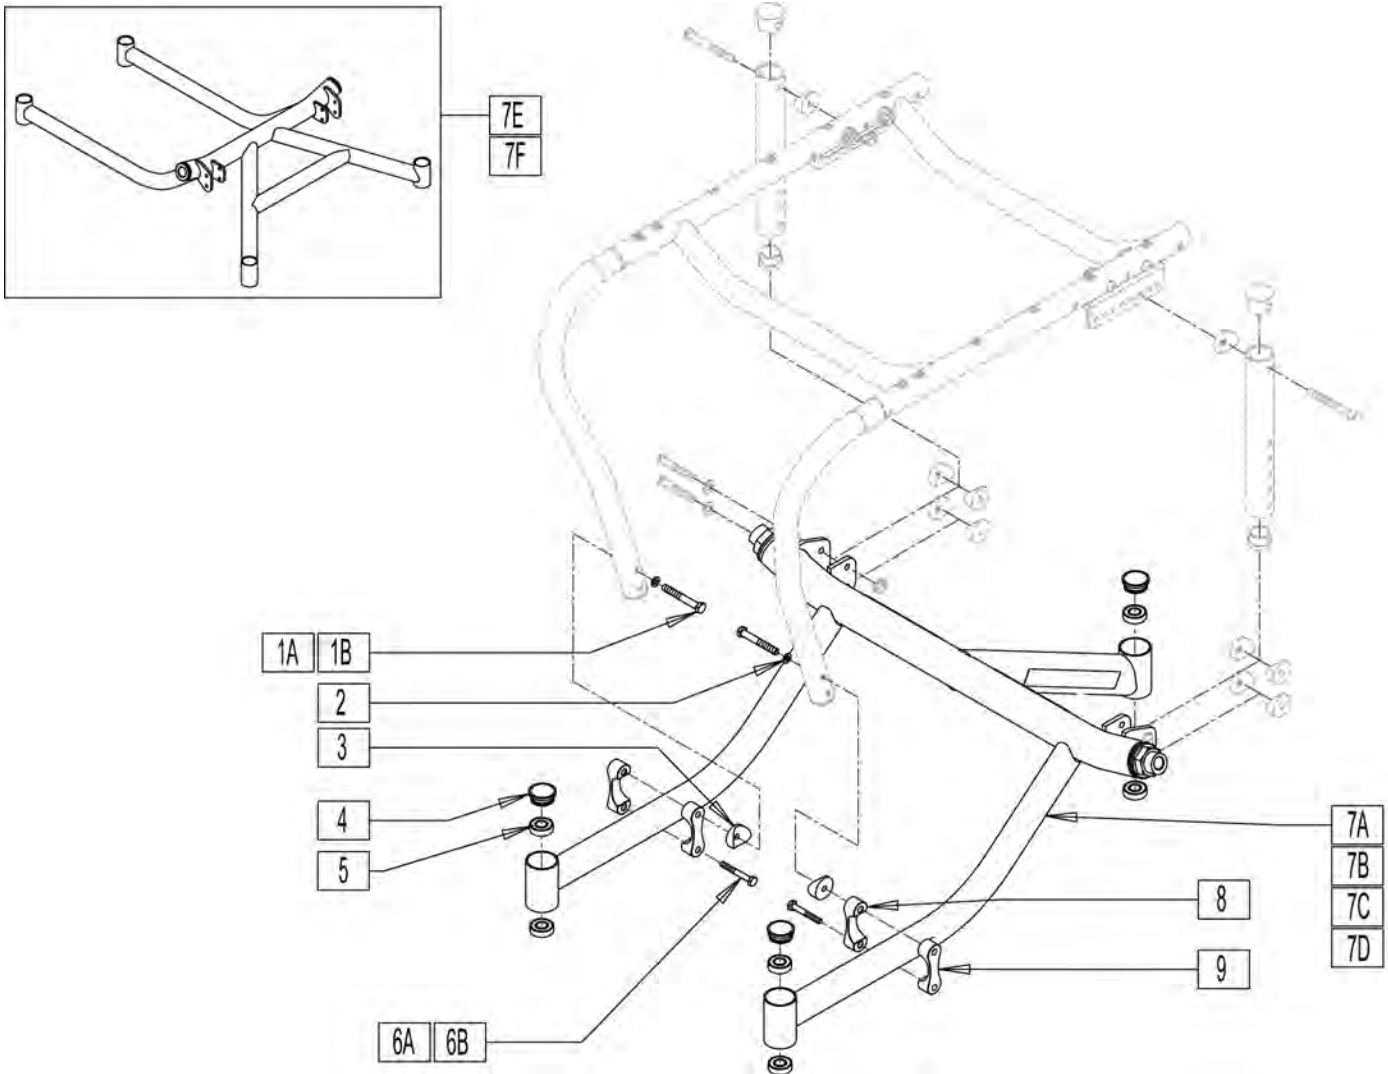

Pos.	Item Number	Description	Remarks
1A	221181	1/4-28 X 2 1/2 G8 HEX C/S	
1B	330105	1/4-28 X 2 1/2 HEX C/S TI	
2	106943	WASHER FLAT AN 1/4 ROHS	
3	561087	BACK REL SADDLE RIGID	
4	880903	CASTER CAP W/O-RING SPORT W/C	
5	349500	1 1/8 x 1/2 BEARING	
6A	221124-QU	1/4-28 X 1 1/4 G8 HEX C/S	
6B	204125	1/4-28 X 1.25 TITANIUM HEX CS	
8	503013	CLAMP OVAL TUBE THRU BOLT A/C	
9	503014	CLAMP OVAL TUBE THRD A/C	
5,7A	601100S	BASE FRM ASSM AC STD 16D 12W	
5,7A	601101S	BASE FRM ASSM AC STD 16D 13W	
5,7A	601102S	BASE FRM ASSM AC STD 16D 14W	
5,7A	601103S	BASE FRM ASSM AC STD 16D 15W	
5,7A	601104S	BASE FRM ASSM AC STD 16D 16W	
5,7A	601105S	BASE FRM ASSM AC STD 16D 17W	
5,7A	601106S	BASE FRM ASSM AC STD 16D 18W	
5,7A	601107S	BASE FRM ASSM AC STD 16D 19W	

NOTE: THIS WHEEL UTILIZES TAB MOUNT HANDRIMS - THE HANDRIM HAS A STRAIGHT TAB THAT MOUNTS TO THE WHEEL THROUGH THE RIM.

Pos.	Item Number	Description	Remarks
1	761128	QP 24" HT TNNS RIM ASSM 32H	559-32 spokes-25" (559mm)
1	761139	QP 24" HT TNNS RIM ASSM	36 spokes-25" (559mm)
1	761178	QP 26" HT TNNS RIM ASSM	36 hole spokes -26" (590mm)
2	349500	1 1/8 X 1/2 BEARING	