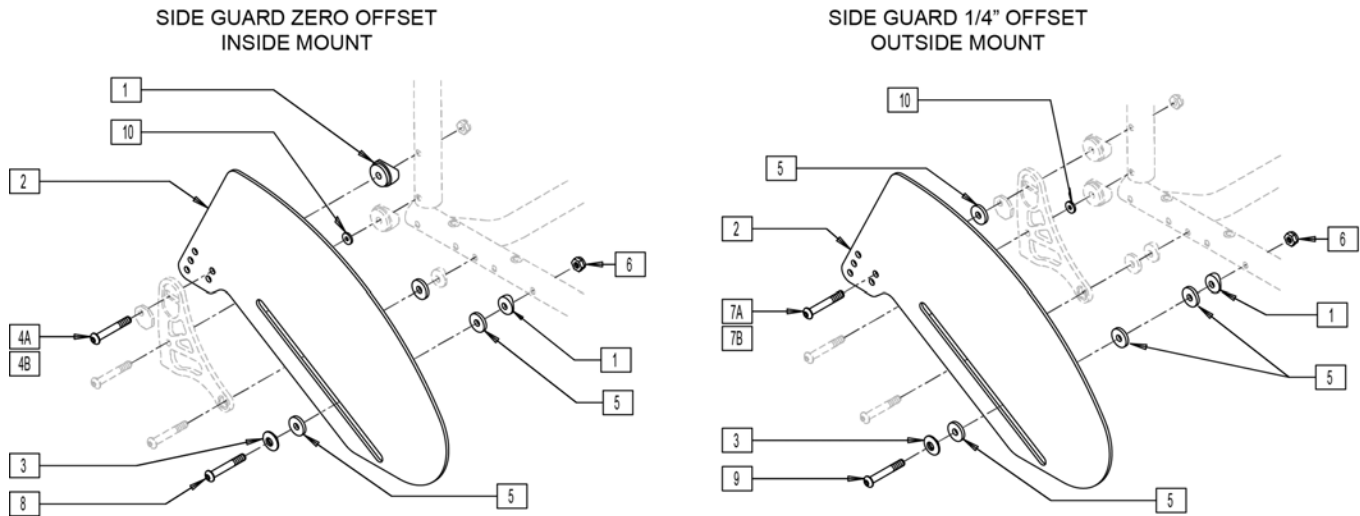

Pos.	Item Number	Description	Remarks
1	561004	1" SADDLE 1/4" HOLE	
2	500223	SIDE GUARD AL STD AC	
3	481046	SIDEGUARD BUSHING	
4A	106962	1/4-28 x 1.85 BH C/S BLK ZN	USED W/ ALUMINUM BACK FRAME
4B	230118	BHCS M6 X 1 X 45 BLK	USED W/ TITANIUM BACK FRAME
5	561043	1" WASHER 3/8" HOLE	
6	106935	NUT NYLOCK THIN 1/4-28 ROHS	
7A	106964	1/4-28 x 2 BH C/S	USED W/ ALUMINUM BACK FRAME
7B	102262-008	BHCS M6 X 1 X 50 INORGANIC	USED W/ TITANIUM BACK FRAME
8	226147	1/4-28 x 1.85 BH C/S	
9	106964	1/4-28 X 2 BH C/S	
10	106943	WASHER FLAT AN 1/4	
1,3,4A,6,7A,8-10	920625	HARDWARE KIT SIDE GUARD A/C	KIT DOES NOT INCLUDE SIDEGUARD