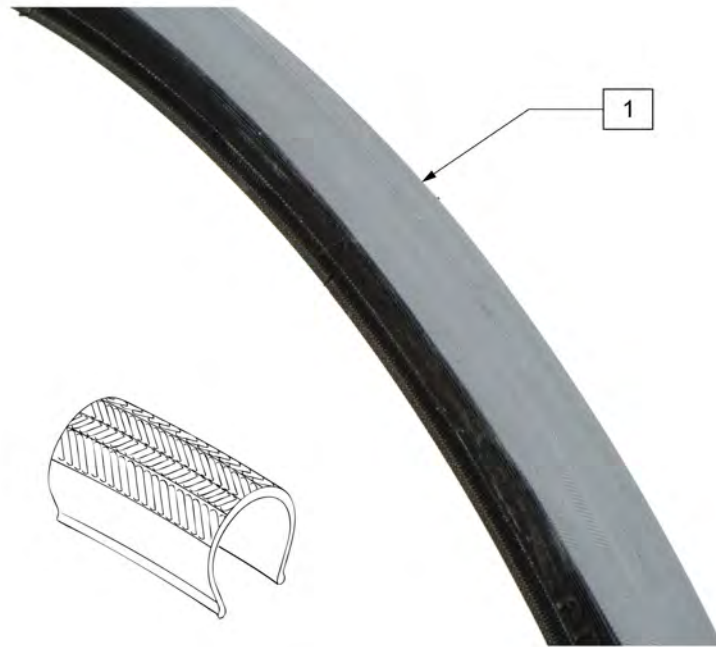

Pos.	Item Number	Description	Remarks
1	385280	22" x 1" HI PRES CLINCHER	22" (501mm)
1	389020	24" x 1" HI PRES CLNCHR TIRE	24" (540mm)
1	389012	QP 24" x 1" HT TURB BLK WR/BD 559	25" (559mm)
1	389030	26" x 1" HI PRES CLNCHR TIRE	26" (590mm)
1	105919	22" x 1" HI PRESS CLNCHR ULTRALIGHT	22" (489mm)