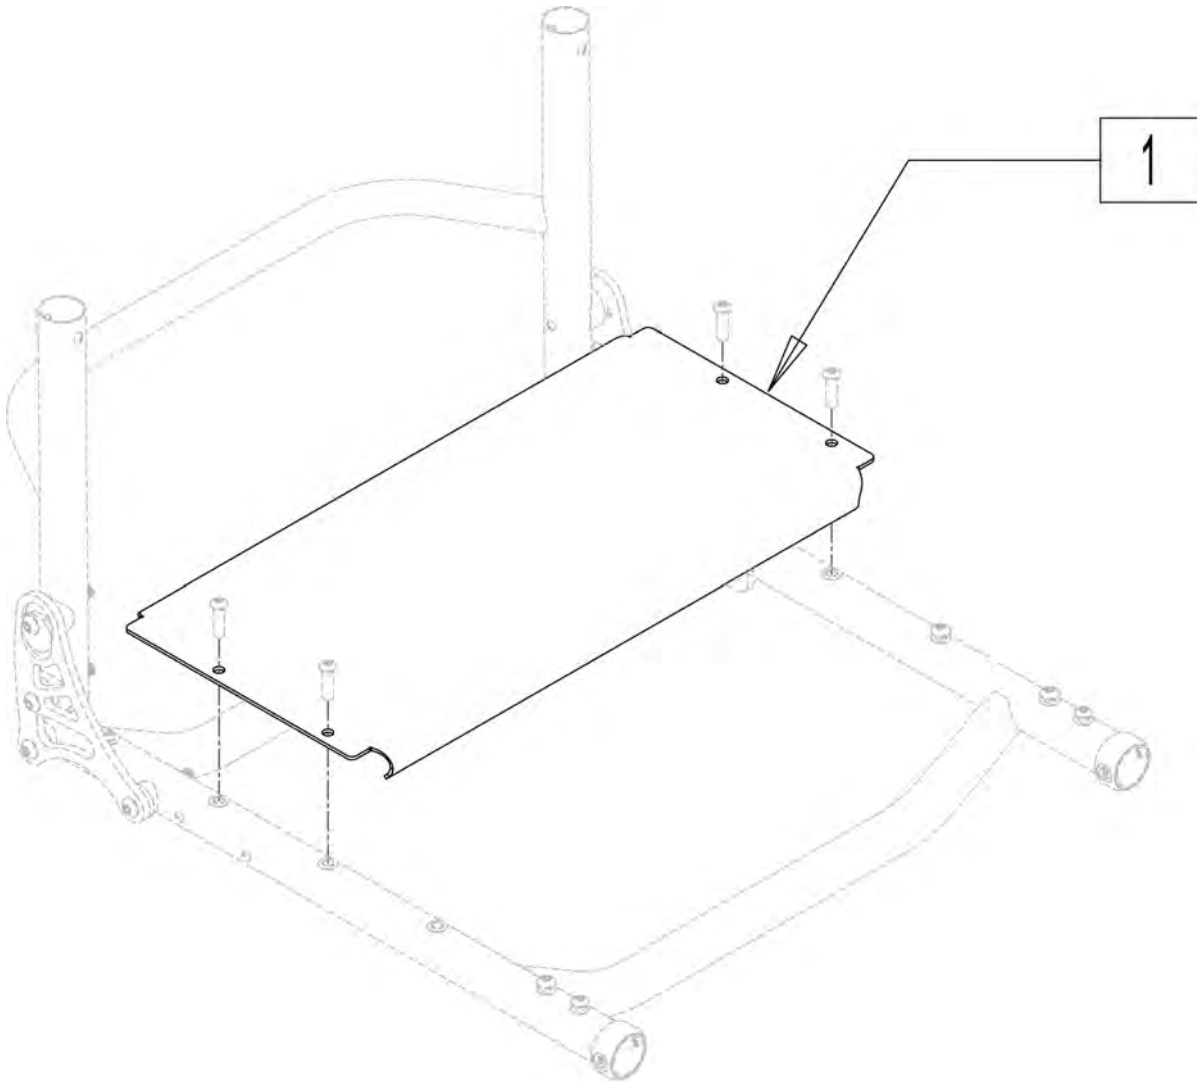

Pos.	Item Number	Description
1	688280	SEAT PAN HALF 12"W ALL COURT
1	688281	SEAT PAN HALF 13"W ALL COURT
1	688282	SEAT PAN HALF 14"W ALL COURT
1	688283	SEAT PAN HALF 15"W ALL COURT
1	688284	SEAT PAN HALF 16"W ALL COURT
1	688285	SEAT PAN HALF 17"W ALL COURT
1	688286	SEAT PAN HALF 18"W ALL COURT
1	688287	SEAT PAN HALF 19"W ALL COURT
1	688288	SEAT PAN HALF 20"W ALL COURT