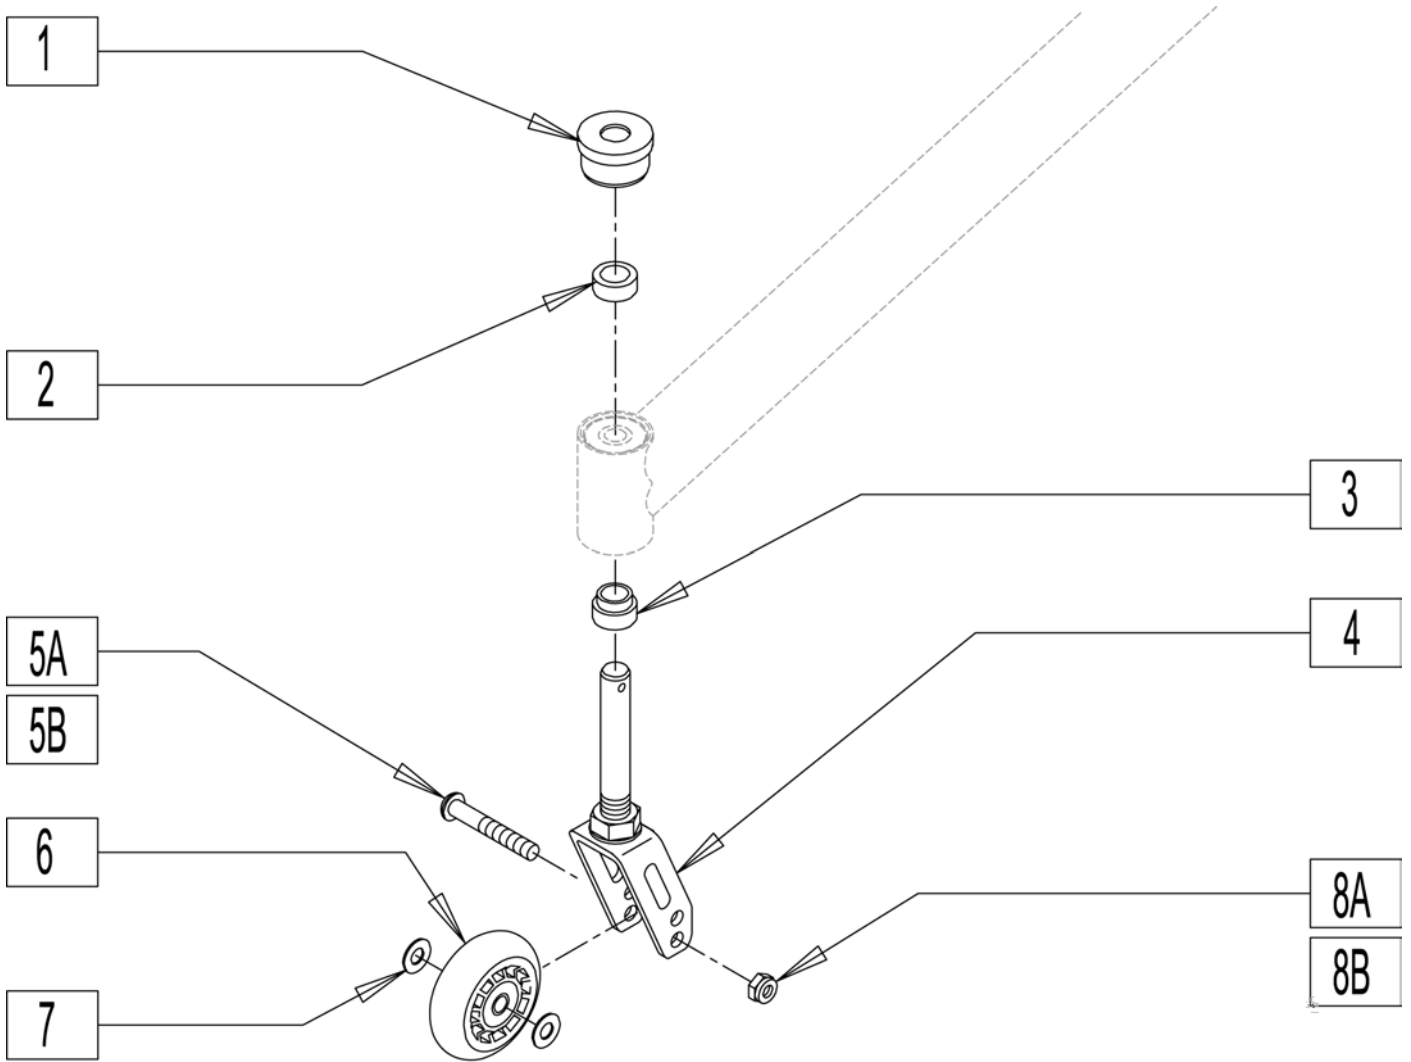

Pos.	Item Number	Description	Remarks
1	561170	CASTER CAP PLASTIC W/HOLE	
2	483206	SPACER .40 ANTI-TIP AC	
3	483205	SPACER .715 ANTI-TIP AC	
4	780475	STEM/FORK ANTI-TIP Q.R. ASSM	
5A	106982	BHCS 5/16-18 X 1-3/4 SHLD ROHS	Steel Hardware
5B	204127	5/16-24 X 1.75 TITANIUM HEX CS	Aluminum Hardware
6	400170	CASTER ASSY 59MM 82A URETHANE	Steel Hardware
7	263100	5/16 AN WASHER FLAT	
8A	106937	5/16-18 NYLOCK NUT THIN	Steel Hardware
8B	330005	5/16-24 NYLOCK NUT ALUM	Aluminum Hardware