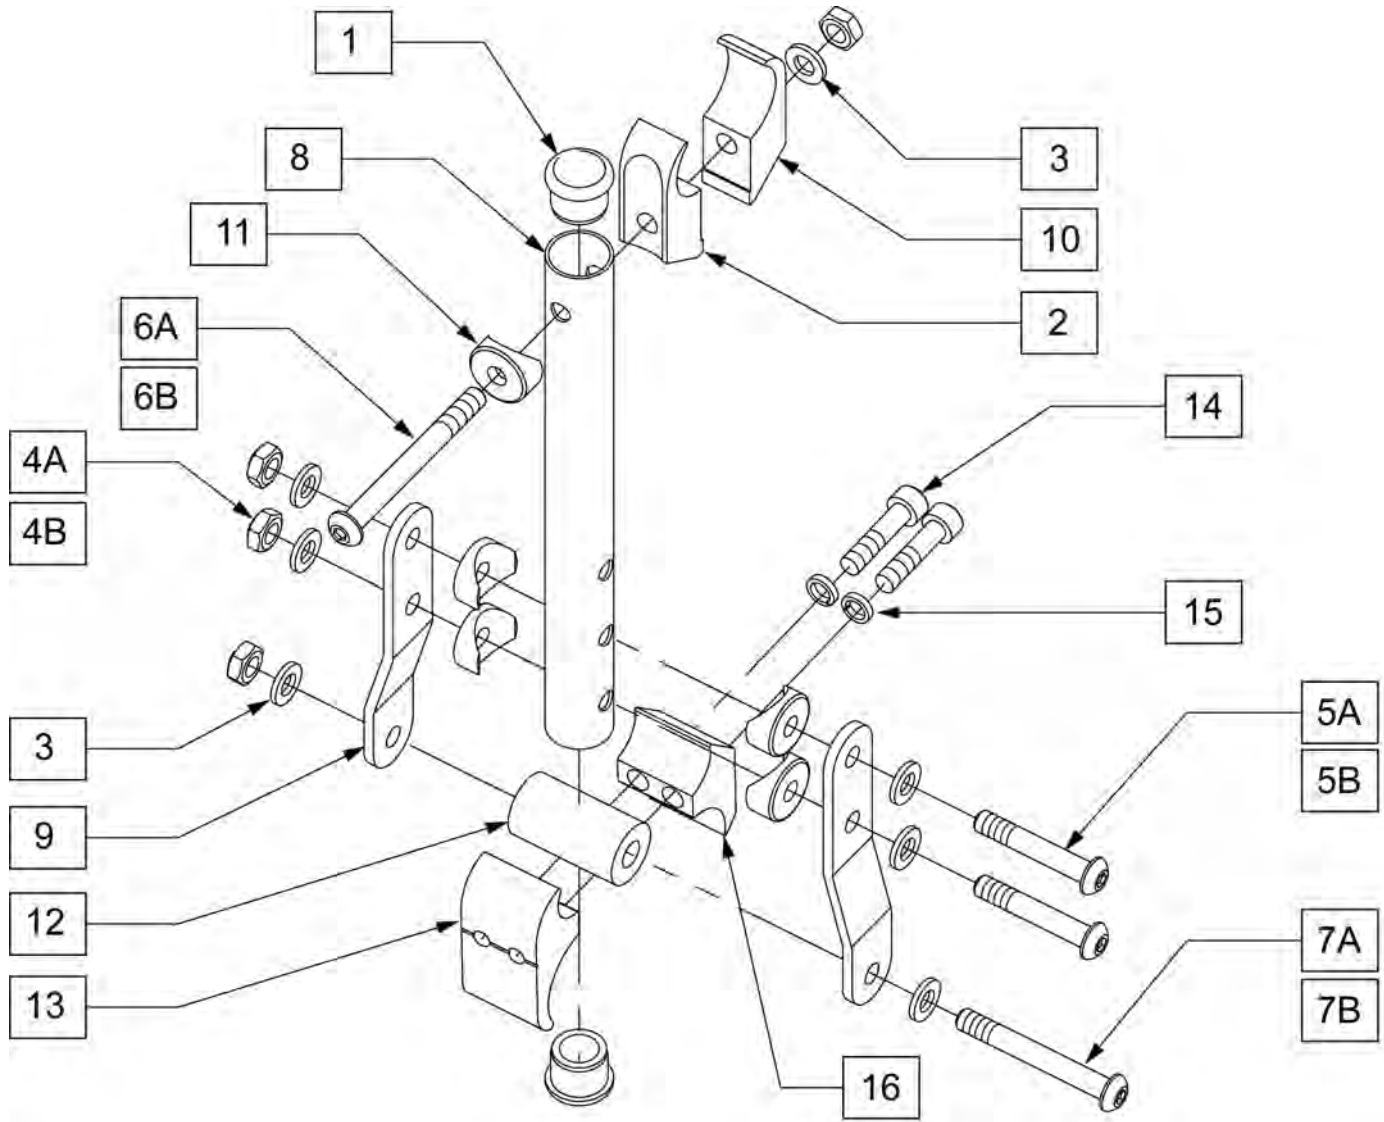

DUAL ANTI TIP FIFTH WHEEL SUPPORT

(10/2011)

Pos.	Item Number	Description	Remarks
1	560761	3/4" INSERT PLUG .049 (18GA)	
2	550457	ANTI TIP SUPPORT TOP MOUNT	
3	106943	WASHER FLAT AN 1/4 ROHS	
4A	106935	1/4-28 NYLOCK NUT THIN	
4B	330000-QU	1/4-28 NYLOCK NUT ALUM	
5A	227140	1/4-28 X 1 3/4 BH C/S BLK ZN	
5B	330099	1/4-28 X 1 3/4 HEX C/S TI	
6A	221061	1/4-28 x 2 1/2 BH C/S	
6B	330105	1/4-28 X 2 1/2 HEX C/S TI	
7A	226148	1/4-28 X 1.85 BH C/S	
7B	330100	1/4-28 X 2 HEX C/S TI	
8	100873	TUBE SPPRT SEAT REAR X-SHT TI	13-15 STF Ht = 3 7/8
8	522746	TUBE SUPPORT SEAT REAR SHRT TI	16-17 STF Ht = 5 3/8
8	522747	TUBE SUPPORT SEAT REAR TALL TI	18-19 STF Ht = 7 3/8
8	522753	TUBE SUPPORT SEAT REAR MED TI	20-21 STF Ht = 9 3/8
9	500416	STRAP SUPPORT REAR