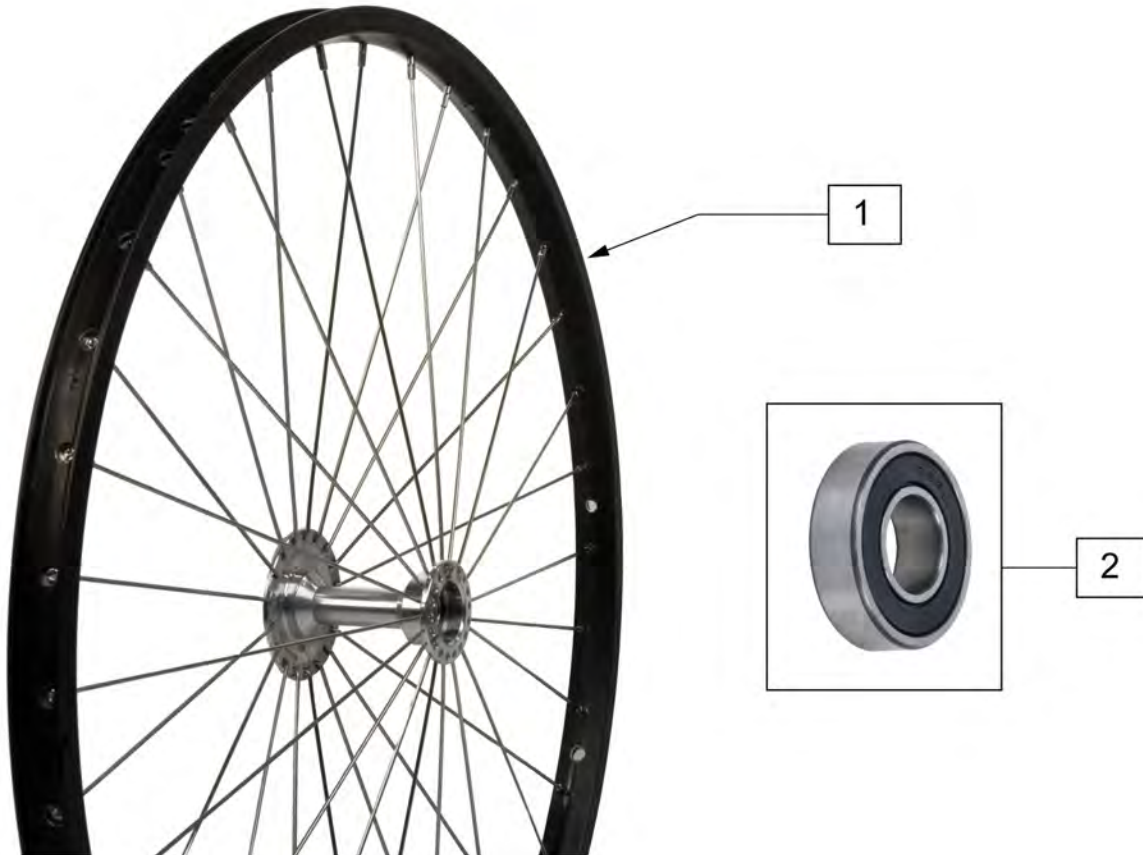

NOTE: THIS WHEEL UTILIZES TAB MOUNT HANDRIMS - THE HANDRIM HAS A STRAIGHT TAB THAT MOUNTS TO THE WHEEL THROUGH THE RIM.

Pos.	Item Number	Description	Remarks
1	761119	QP 24" BB RIM ASSM	24" (540mm)
1	761167	QP 26" BB RIM ASSM	26" (590mm)
2	349500	1 1/8 X 1/2 BEARING