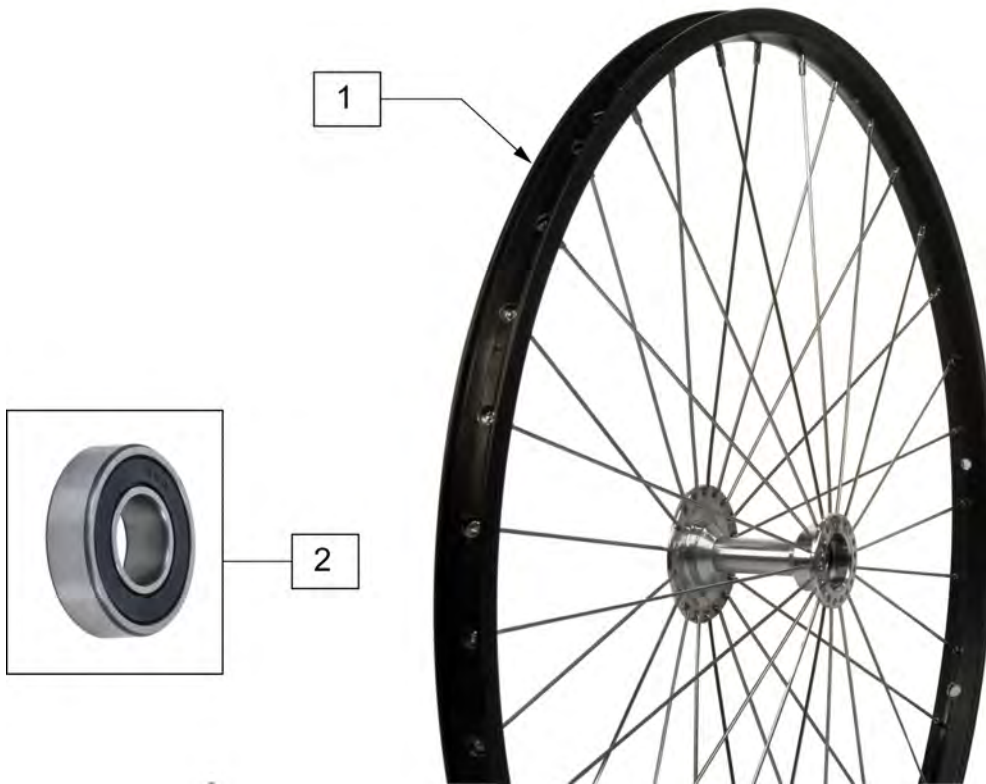

NOTE: THIS WHEEL UTILIZES TAB MOUNT HANDRIMS - THE HANDRIM HAS A STRAIGHT TAB THAT MOUNTS TO THE WHEEL THROUGH THE RIM.

Pos.	Item Number	Description	Remarks
1	761149	QP 24" HT BB RIM ASSM	25" (559mm)
1	761188	QP 26" HT BB RIM ASSM	26" (590mm)
2	349500	1 1/8 X 1/2 BEARING