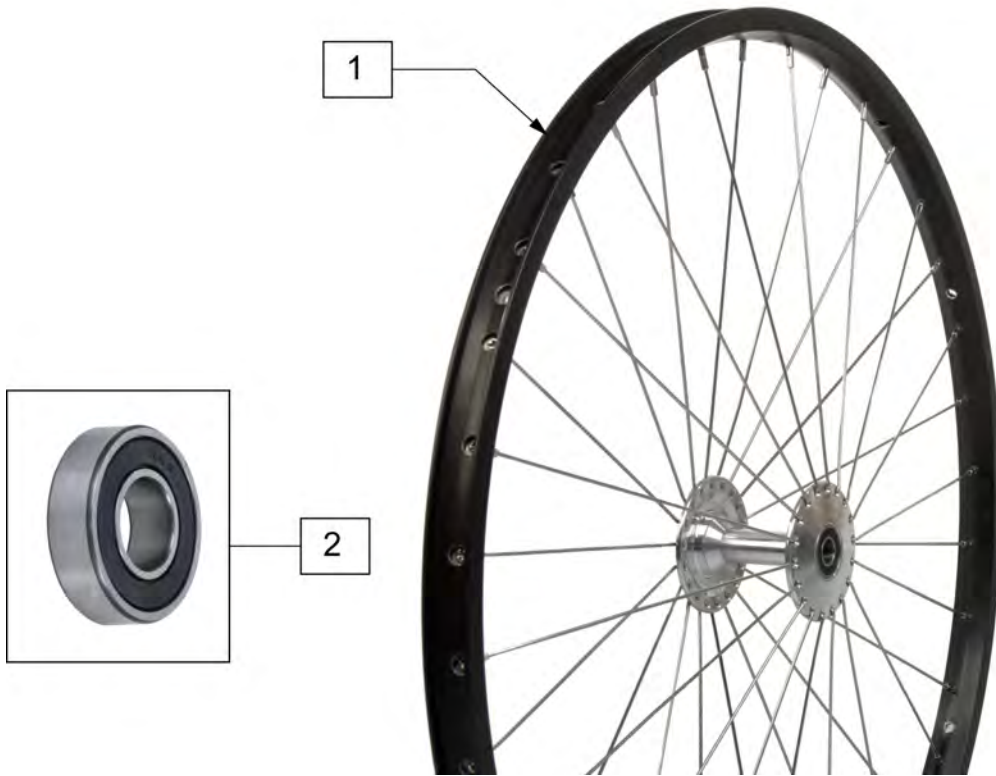

NOTE: THIS WHEEL UTILIZES TAB MOUNT HANDRIMS - THE HANDRIM HAS A STRAIGHT TAB THAT MOUNTS TO THE WHEEL THROUGH THE RIM.

Pos.	Item Number	Description	Remarks
1	761109	QP 24" TNNS RIM ASSM	25" (559mm)
1	761157	QP 26" TNNS RIM ASSM	26" (590mm)
2	349500	1 1/8 X 1/2 BEARING