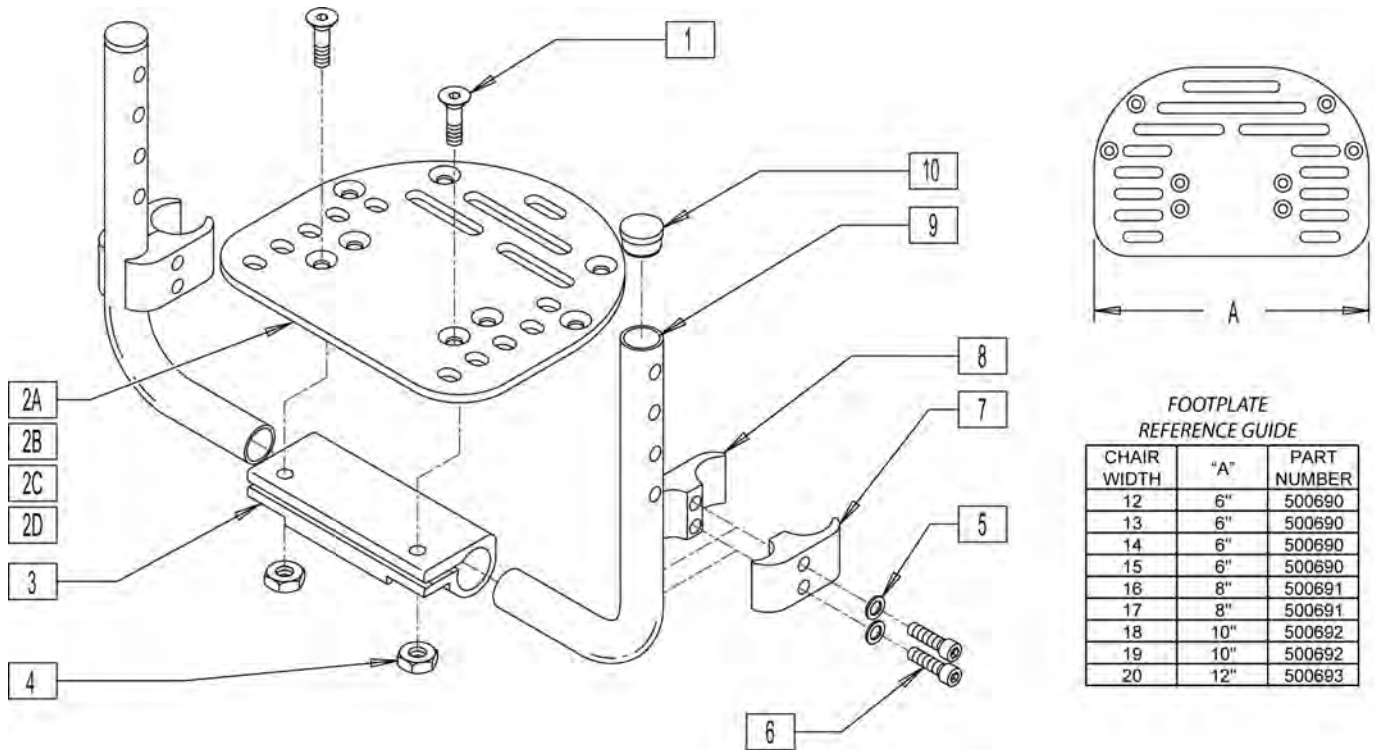

FOOTPLATE REFERENCE GUIDE

CHAIR WIDTH	"A"	PART NUMBER
12	6"	500690
13	6"	500690
14	6"	500690
15	6"	500690
16	8"	500691
17	8"	500691
18	10"	500692
19	10"	500692
20	12"	500693

Pos.	Item Number	Description
1	226259	1/4-28 X 1 FLAT HD C/S BLK
2A	500690	PLTFRM FOOTPLATE 6" x 5 1/2" (10"-13")
2B	500691	PLTFRM FOOTPLATE 8" x 5 1/2" (14")
2C	500692	PLTFRM F/PLT 10" x 5 1/2"
2D	500693	PLATFORM F/PLT 12" x 5 1/2"
3	550351	PLTFRM FT PLT CLMP (SPECIFY BLK)
4	106941	1/4-28 AUTOMATION NUT
5	262114	1/4 WASHER HI COLLAR LOCK ZN
6	107032	1/4-28 x 1 SOC S/C BLK
7	550657	CLAMP 1 1/4" RECESS FULL BLK
8	550658	CLAMP 1 1/4" THREADED BLK
5-8	880538	HI-MOUNT FR CLAMP ASSM BLK
9	522247	FOOTREST TUBE 14/15" QTNT
9	522248	FOOTREST TUBE 16/17" QTNT
9	522249	FOOTREST TUBE 18" QTNT
9	522265	FOOTREST TUBE 18/19" MP
10	561000-QU	3/4" INSERT PLUG .083
1,2A,3-10	800410	FTRST ASSM HI-MNT 12"-13"
1,2A,3-10	800411	FTRST ASSM HI-MNT 14"-15"
1,2B,3-10	800412	FTRST ASSM HI-MNT 16"-17"
1,2C,3-10	800413	FTRST ASSM HI-MNT 18"-19" AC
1,2D,3-10	800414	FTRST ASSM HI-MNT 20"AC 18"-20"MP