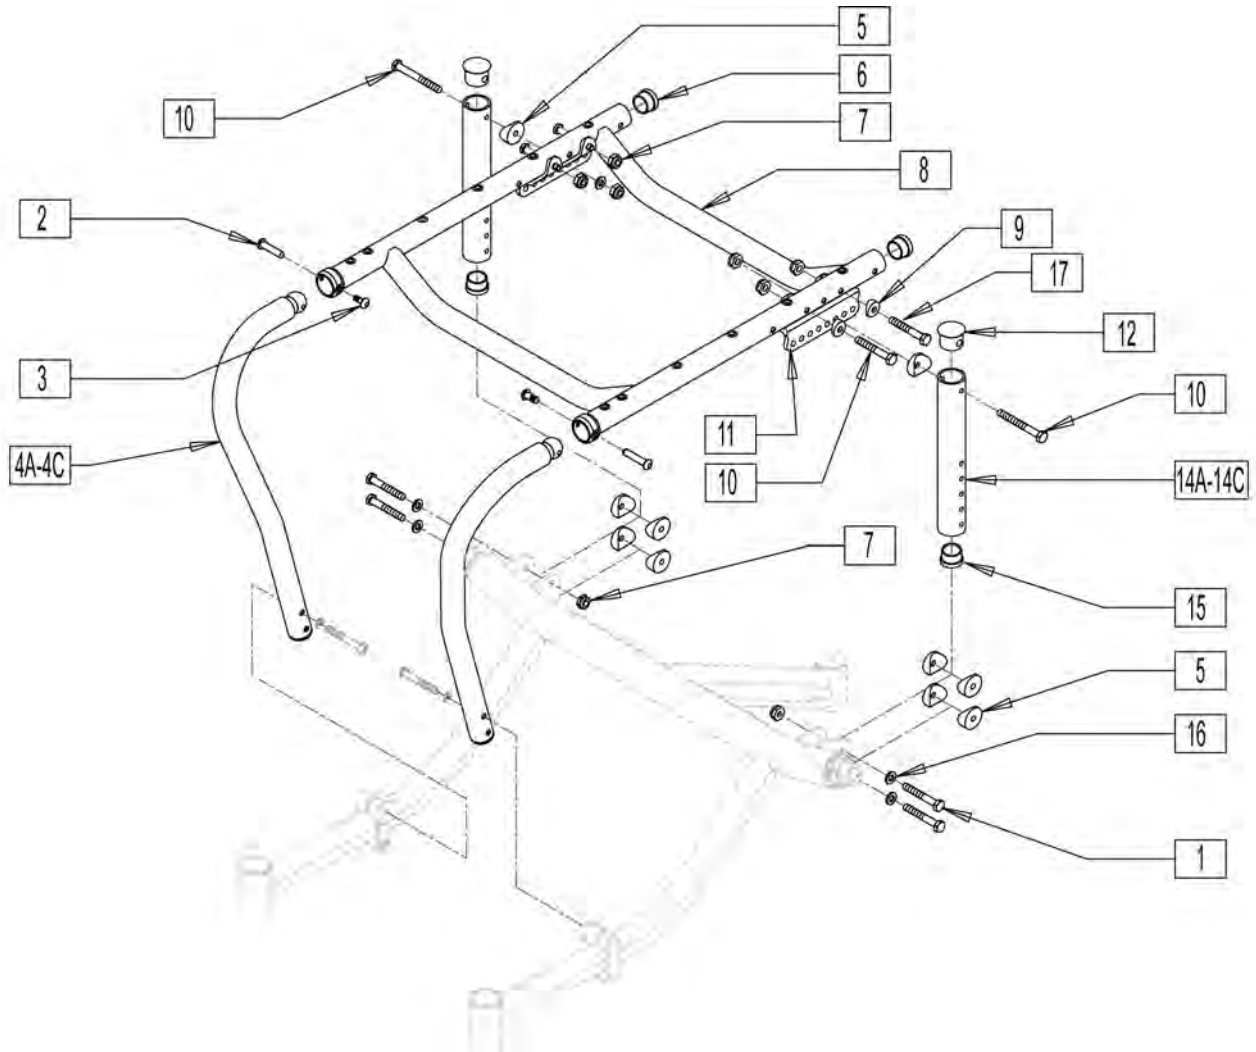

Pos.	Item Number	Description	Remarks
1	106964	1/4-28 X 2 BH C/S	
2	221205	BOLT HEX SEX 10-32 X 1.115	
3	226051	10-32 X 3/8" BH C/S	
5	561004	1" SADDLE 1/4" HOLE	
6	560286	PLUG SEAT FRAME REAR .083 WALL	
7	106934	1/4-28 NYLOCK NUT	
8	661520S	SEAT FRM ASSM AL 12 X 10	
8	661521S	SEAT FRM ASSM AL 12 X 11	
8	661522S	SEAT FRM ASSM AL 12 X 12	
8	661523S	SEAT FRM ASSM AL 12 X 13	
8	661524S	SEAT FRM ASSM AL 12 X 14	
8	661525S	SEAT FRM ASSM AL 12 X 15	
8	661526S	SEAT FRM ASSM AL 12 X 16	
8	661527S	SEAT FRM ASSM AL 13 X 11	
8	661528S	SEAT FRM ASSM AL 13 X 12	
8	661529S	SEAT FRM ASSM AL 13 X 13	
8	661530S	SEAT FRM ASSM AL 13 X 14	
8	661531S	SEAT FRM ASSM AL 13 X 15	
8	661532S	SEAT FRM ASSM AL 13 X 16