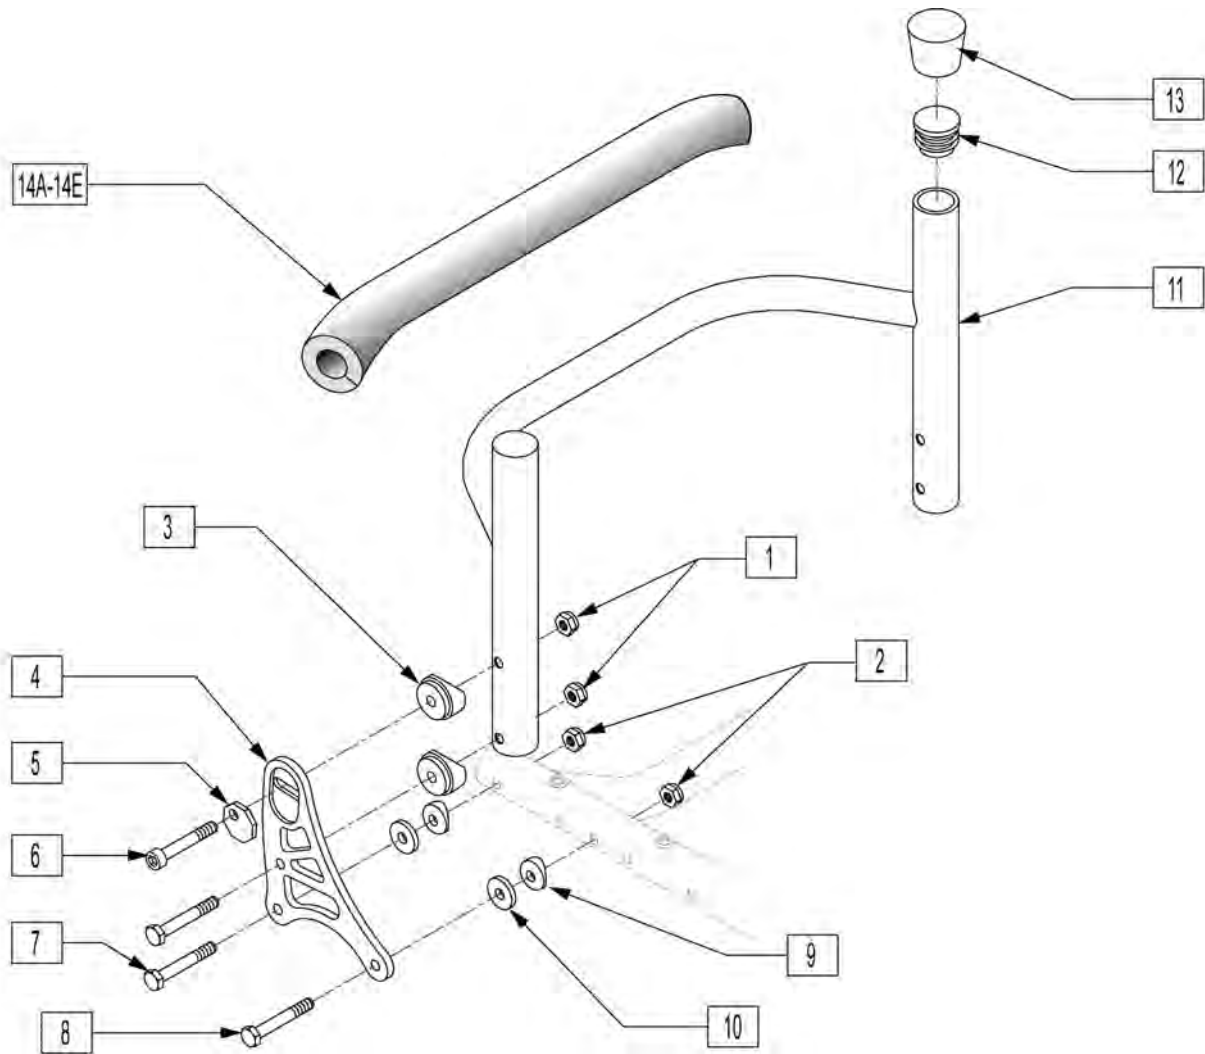

Pos.	Item Number	Description	Remarks
1	200113	NUT HEX NYLOCK M6 X 1 NUT	
2	330000-QU	1/4-28 NYLOCK NUT ALUM	
3	561087	BACK REL SADDLE RIGID	
4	500532	BRKT FXD BK 1S R SPORT	
4	500533	BRKT FXD BK 1S L SPORT	
4	500534	BRKT FXD BK 3S R SPORT	
4	500535	BRKT FXD BK 3S L SPORT	
5	341018	WASHER ECCENTRIC LARGE	
6	230118	BHCS M6 X 1 X 45MM	
7	330099	1/4-28 X 1 3/4 HEX C/S TI	
8	330100	1/4-28 X 2 HEX C/S TI	
9	482000	SADDLE SMALL 1.00 TUBE.25 HOLE	
10	561026	3/4" WASHER 1/4" HOLE	
11	545503	WLDMNT BKRST FXD 12W 9T	
11	545504	WLDMNT BKRST FXD 12W 10T	
11	545505	WLDMNT BKRST FXD 12W 11T	
11	545506	WLDMNT BKRST FXD 12W 12T	
11	545507	WLDMNT BKRST FXD 12W 13T	
11	545508	WLDMNT BKRST FXD 12W 14T