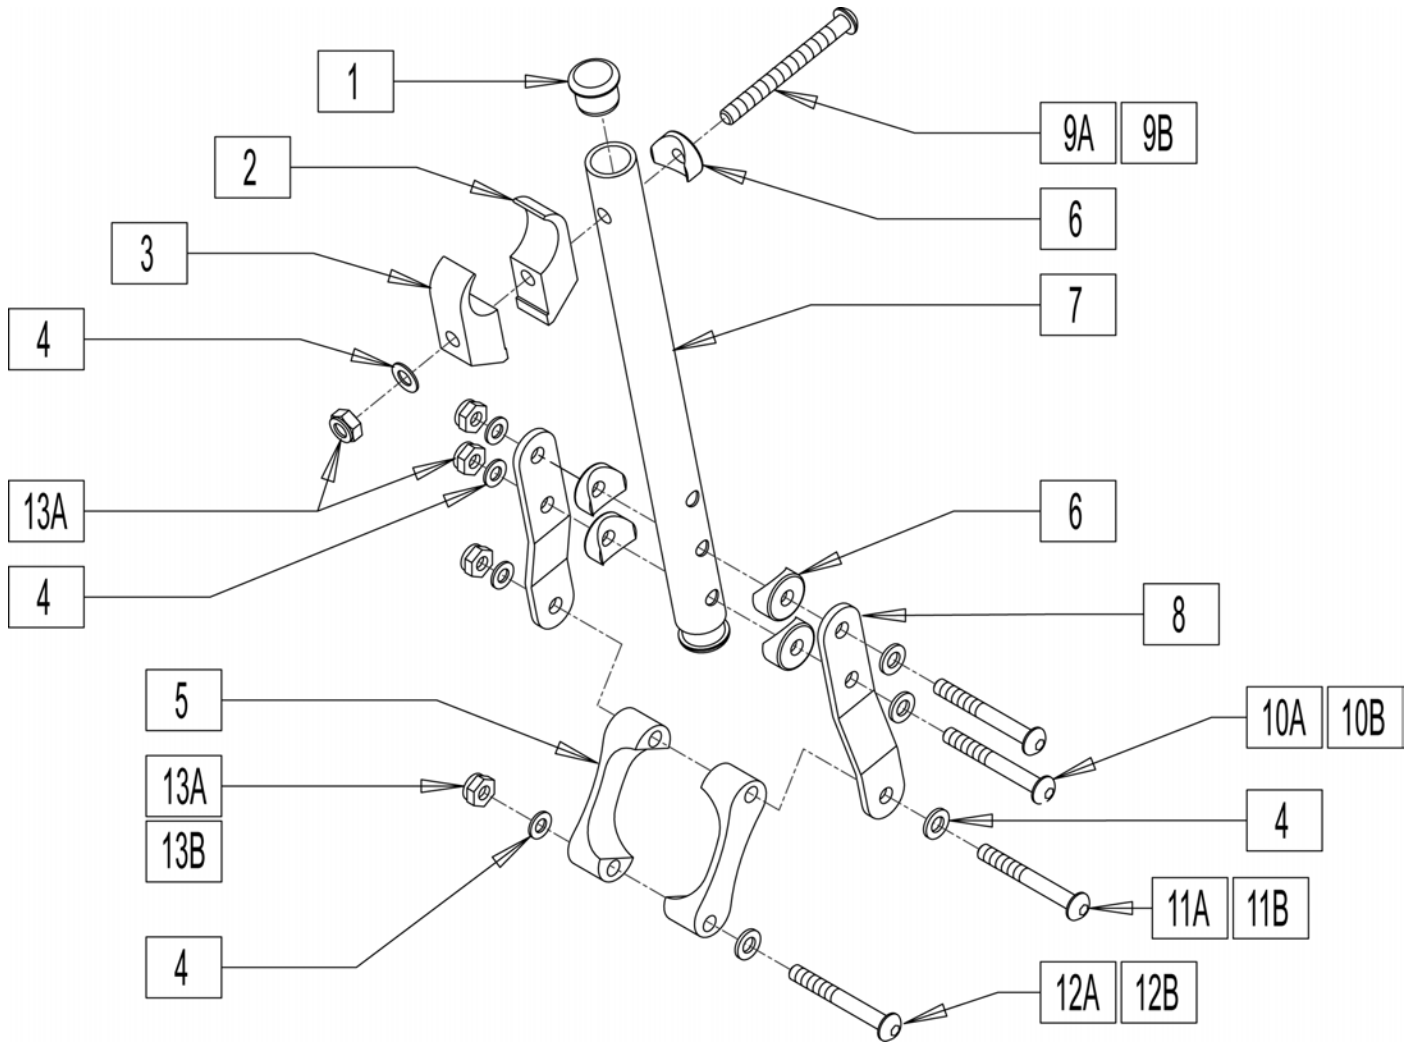

FIFTH WHEEL SUPPORT ASSEMBLY

[09/2011]

Pos.	Item Number	Description	Remarks
1	560761	3/4" INSERT PLUG .049 (18GA)	
2	550457	ANTI TIP SUPPORT TOP MOUNT	
3	550251	CLMP P300 CHRNGG/ADJ FL KDS	
4	106943	1/4 AN WASHER FLAT	
5	540309	ANTI TIP CLAMP 1.7X1.17X.083	
6	561003	3/4" SADDLE THIN	
8	500416	STRAP SUPPORT REAR	
9A	221181	1/4-28 X 2 1/2 G8 HEX C/S	Steel Hardware
9B	330105	1/4-28 X 2 1/2 HEX C/S TI	Titanium Hardware
10A	226130	1/4-28 X 1 1/2 BH C/S	Steel Hardware
10B	330099	1/4-28 X 1 3/4 HEX C/S TI	Titanium Hardware
11A	226147	1/4-28 X 1.85 BH C/S	Steel Hardware
11B	330100	1/4-28 X 2 HEX C/S TI	Titanium Hardware
12A	226140	1/4-28 X 1 3/4 BH C/S	Steel Hardware
12B	330099	1/4-28 X 1 3/4 HEX C/S TI	Titanium Hardware
13A	106935	NUT NYLOCK THIN 1/4-28 ROHS	Steel Hardware
13B	330000-QU	1/4-28 NYLOCK NUT ALUM	Aluminum Hardware
1-8,9A,10A,11A,12A,13A	900824S	SEAT SUPPORT REAR AC SHT ALUM	Short=16"&17" rear seat height-Steel Hdwr
1-8,9A,10A,11A,12A,13A	900825S	SEAT SUPPORT REAR AC MED ALUM	Med=18"&19" rear seat height-Steel Hdwr