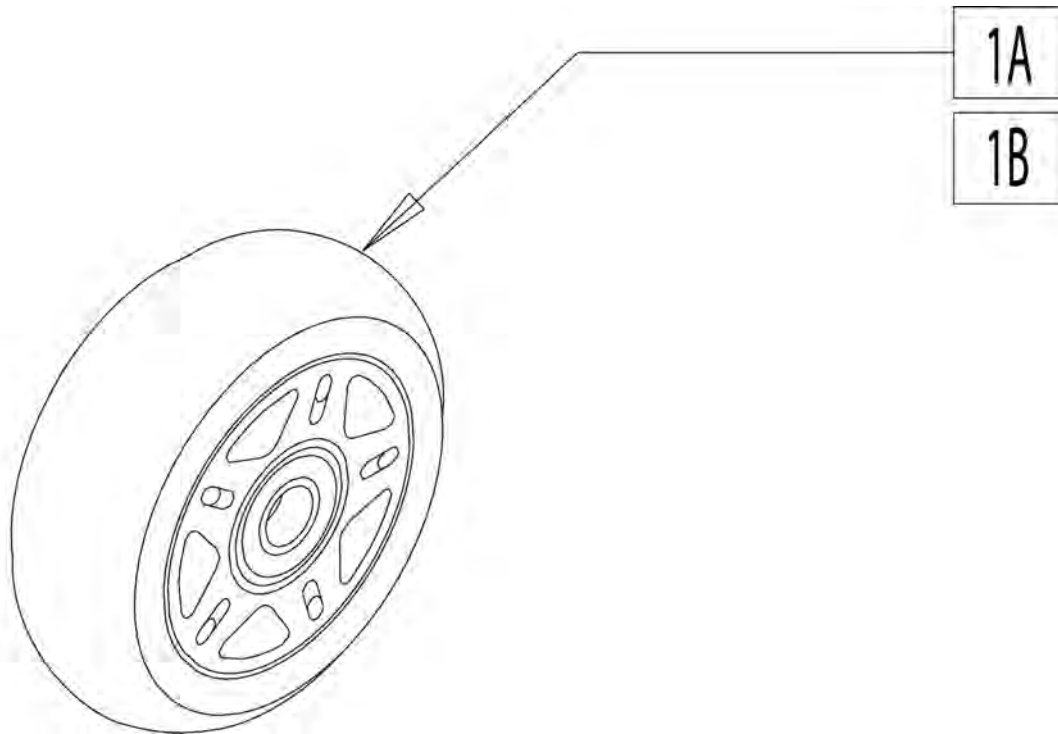

Pos.	Item Number	Description
1A	400107	3" MICRO CASTER LIGHTED
1B	400109	CASTER ASSM MICRO 80MM