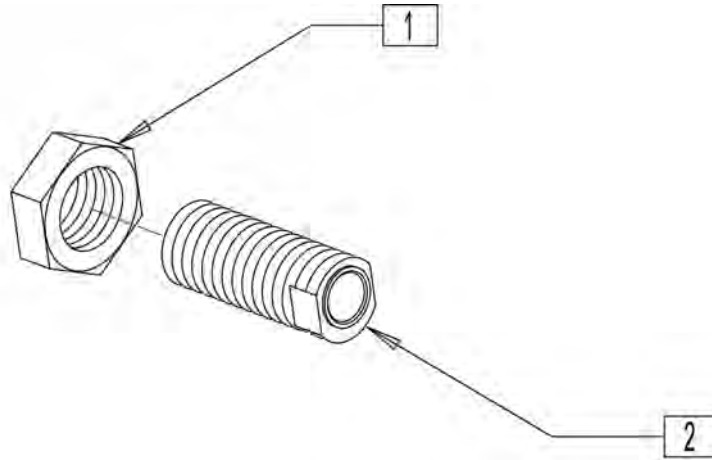

AXLE SLEEVES

[11/2008]

Pos.	Item Number	Description	Remarks
1A	204005	7/8-14 NUT JAM	
1B	204006	7/8-14 JAM NUT ALUM BLACK	
2	481067	AXLE SLEEVE 7/8-14	
3A	481068	2° AXLE SLEEVE 7/8-14 ECCENTRIC	
3B	483330	SLEEVE AXLE ALUM 2D	2 degrees