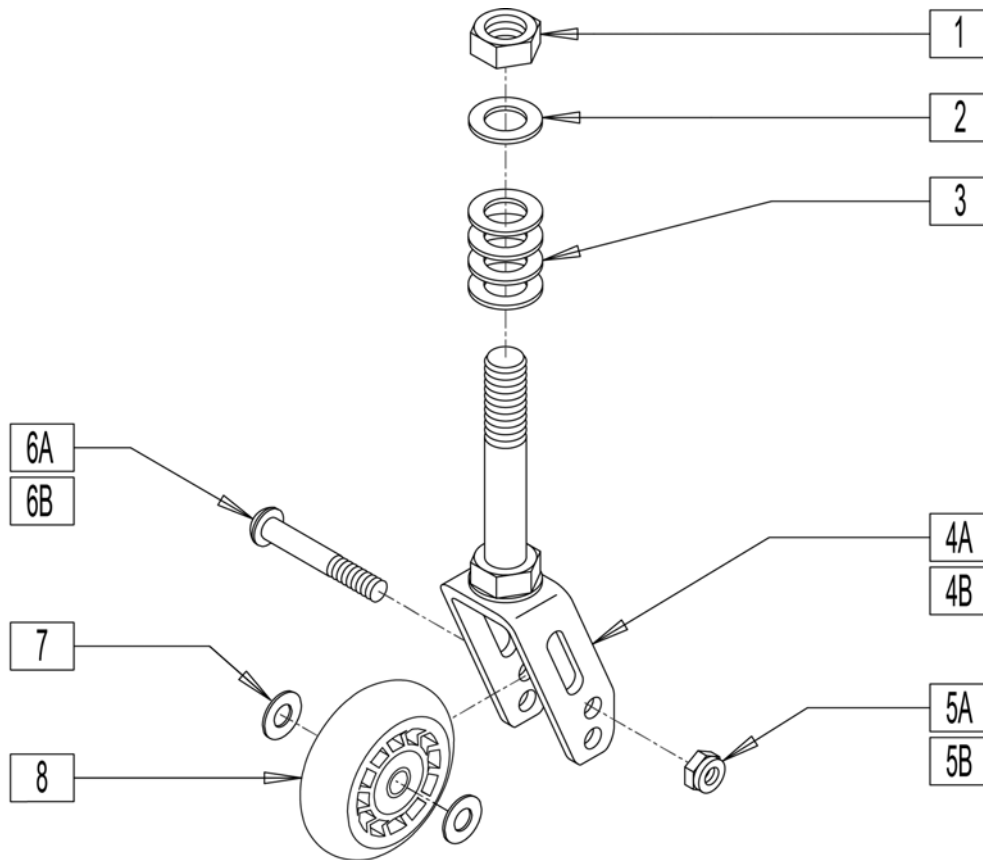

Pos.	Item Number	Description	Remarks
1	330010	1/2-20 NYLOCK NUT ALUMINUM	
2	106949	1/2 AN WASHER FLAT	
3	483254	SPACER .50 ID X .88 OD X .125	
4A	780473	STEM/FORK ANTI-TIP ASSM ALUM	ALUMINUM
4B	780474	STEM/FORK ANTI-TIP ASSM TI	TITANIUM
5A	106937	5/16-18 NYLOCK NUT THIN	Steel Hardware
5B	330005	5/16-24 NYLOCK NUT ALUM	Aluminum Hardware
6A	106982	BHCS 5/16-18 X 1-3/4 SHLD ROHS	Steel Hardware
6B	204127	5/16-24 X 1.75 TITANIUM HEX CS	Aluminum Hardware
7	263100	5/16 AN WASHER FLAT	
8	400107	3" MICRO CASTER LIGHTED	
8	400109	CASTER ASSM MICRO 80mm