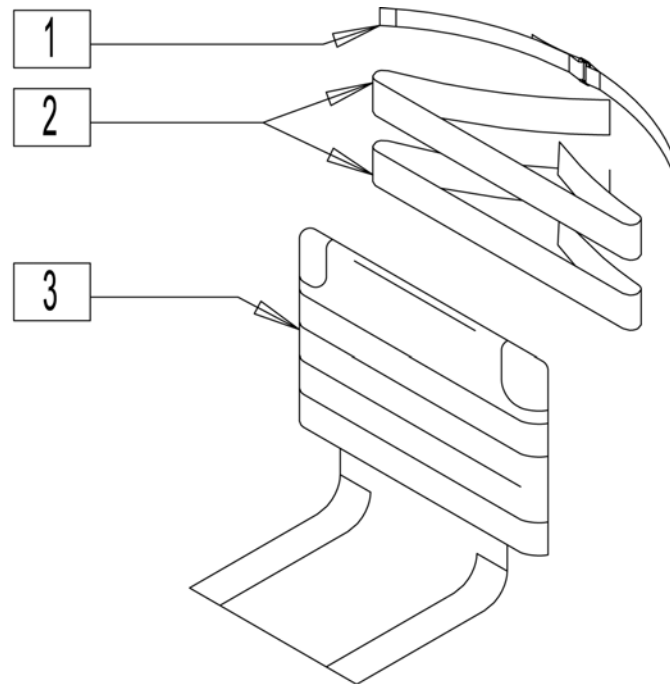

NOTE: Used with GPV Competition Wheelchair.

Pos.	Item Number	Description	Remarks
1	750096S	SIDE GRD STRP BACK 12-14" WIDE	
1	750116	SIDE GRD STRP BACK 15-17" WIDE	
1	750117	SIDE GRD STRP BACK 18-20" WIDE	
2	741500	ANKLE/BACK STRAP 2"W X 43"L	
2	741501	ANKLE/BACK STRAP 2"W X 45"L	
2	741502	ANKLE/BACK STRAP 2"W X 48"L	
>>>>		SHORT ADJUSTABLE UPH	
3	685903	BACK UPH QUICKIE ADJUSTABLE 13" SA	SHORT UPH - 9"-13" BACK HEIGHTS
3	685904	BACK UPH QUICKIE ADJUSTABLE 14" SA	SHORT UPH - 9"-13" BACK HEIGHTS
3	685905	BACK UPH QUICKIE ADJUSTABLE 15" SA	SHORT UPH - 9"-13" BACK HEIGHTS
3	685906	BACK UPH QUICKIE ADJUSTABLE 16" SA	SHORT UPH - 9"-13" BACK HEIGHTS
3	685907	BACK UPH QUICKIE ADJUSTABLE 17" SA	SHORT UPH - 9"-13" BACK HEIGHTS
3	685908	BACK UPH QUICKIE ADJUSTABLE 18" SA	SHORT UPH - 9"-13" BACK HEIGHTS
3	685909	BACK UPH QUICKIE ADJUSTABLE 19" SA	SHORT UPH - 9"-13" BACK HEIGHTS
3	685910	BACK UPH QUICKIE ADJUSTABLE 20" SA	SHORT UPH - 9"-13" BACK HEIGHTS
3	685911	BACK UPH QUICKIE ADJUSTABLE 21" SA	SHORT UPH - 9"-13" BACK HEIGHTS
>>>>		MEDIUM ADJUSTABLE BACK UPH	
3	685913	BACK UPH QUICKIE ADJUSTABLE 13" MA	MED UPH - 12"-18" BACK HEIGHTS
3	685914	BACK UPH QUICKIE ADJUSTABLE 14" MA	MED UPH - 12"-18" BACK HEIGHTS
3	685915	BACK UPH QUICKIE ADJUSTABLE 15" MA	MED UPH - 12"-18" BACK HEIGHTS
3	685916	BACK UPH QUICKIE ADJUSTABLE 16" MA	MED UPH - 12"-18" BACK HEIGHTS
3	685917	BACK UPH QUICKIE ADJUSTABLE 17" MA	MED UPH - 12"-18" BACK HEIGHTS
3	685918	BACK UPH QUICKIE ADJUSTABLE 18" MA	MED UPH - 12"-18" BACK HEIGHTS
3	685919	BACK UPH QUICKIE ADJUSTABLE 19" MA	MED UPH - 12"-18" BACK HEIGHTS
3	685920	BACK UPH QUICKIE ADJUSTABLE 20" MA	MED UPH - 12"-18" BACK HEIGHTS
3	685921	BACK UPH QUICKIE ADJUSTABLE 21" MA	MED UPH - 12"-18" BACK HEIGHTS