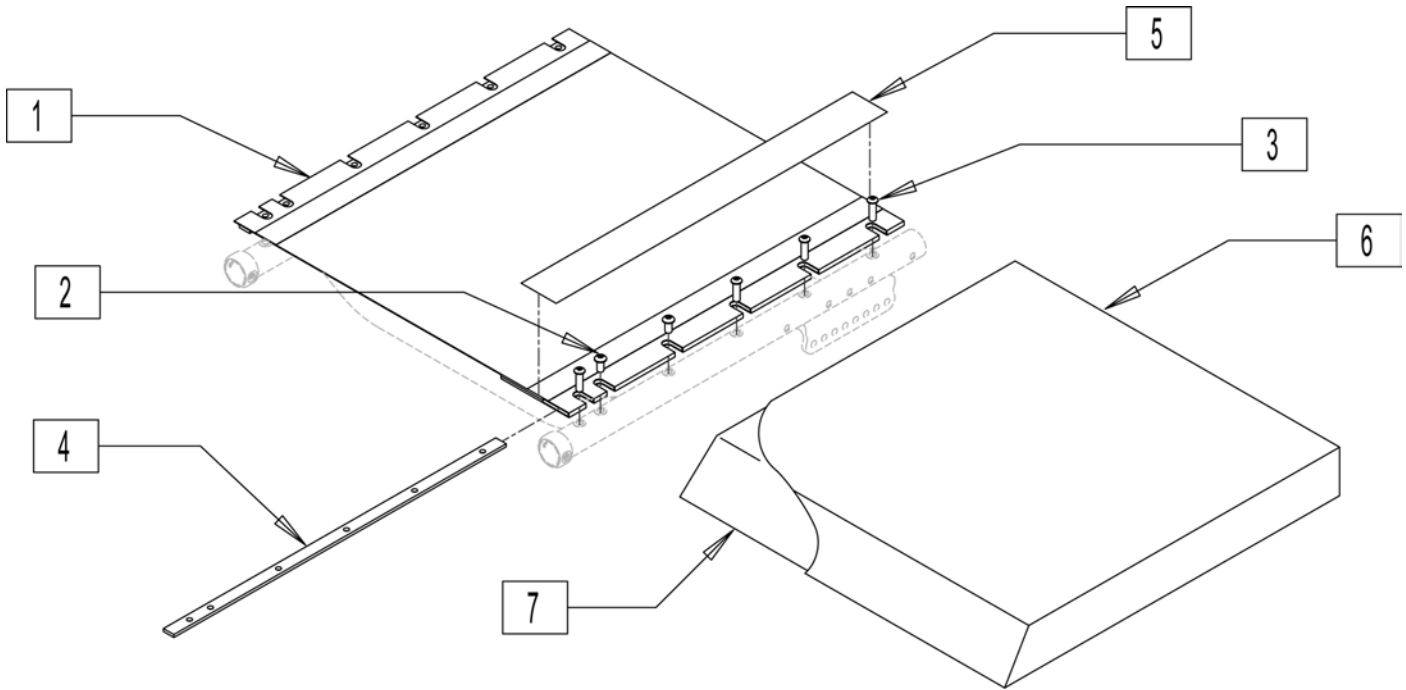

Pos.	Item Number	Description	Pos.	Item Number	Description
1	720100	SEAT SLING 12" X 10"	1	109507	SEAT SLING 16"W X 18"D
1	109466	SEAT SLING 12"W X 11"D	1	109508	SEAT SLING 16"W X 19"D
1	109467	SEAT SLING 12"W X 12"D	1	720508	SEAT SLING 16" X 20"
1	109468	SEAT SLING 12"W X 13"D	1	109510	SEAT SLING 17"W X 12"D
1	109469	SEAT SLING 12"W X 14"D	1	109511	SEAT SLING 17"W X 13"D
1	109471	SEAT SLING 12"W X 16"D	1	109512	SEAT SLING 17"W X 14"D
1	109474	SEAT SLING 13"W X 11"D	1	109513	SEAT SLING 17"W X 15"D
1	109475	SEAT SLING 13"W X 12"D	1	109514	SEAT SLING 17"W X 16"D
1	109476	SEAT SLING 13"W X 13"D	1	109515	SEAT SLING 17"W X 17"D
1	109477	SEAT SLING 13"W X 14"D	1	109516	SEAT SLING 17"W X 18"D
1	720298	SEAT SLING 14" X 10"	1	109517	SEAT SLING 17"W X 19"D
1	109483	SEAT SLING 14"W X 12"D	1	109519	SEAT SLING 18"W X 12"D
1	109484	SEAT SLING 14"W X 13"D	1	109521	SEAT SLING 18"W X 14"D
1	109485	SEAT SLING 14"W X 14"D	1	109522	SEAT SLING 18"W X 15"D
1	109486	SEAT SLING 14"W X 15"D	1	109523	SEAT SLING 18"W X 16"D
1	109487	SEAT SLING 14"W X 16"D	1	109524	SEAT SLING 18"W X 17"D
1	109488	SEAT SLING 14"W X 17"D	1	109525	SEAT SLING 18"W X 18"D
1	109489	SEAT SLING 14"W X 18"D	1	109526	SEAT SLING 18"W X 19"D
1	109492	SEAT SLING 15"W X 12"D	1	720706	SEAT SLING 18" X 20"
1	109493	SEAT SLING 15"W X 13"D	1	109530	SEAT SLING 19"W X 14"D
1	109494	SEAT SLING 15"W X 14"D	1	109531	SEAT SLING 19"W X 15"D
1	109495	SEAT SLING 15"W X 15"D	1	109532	SEAT SLING 19"W X 16"D
1	109496	SEAT SLING 15"W X 16"D	1	109533	SEAT SLING 19"W X 17"D
1	109497	SEAT SLING 15"W X 17"D	1	109534	SEAT SLING 19"W X 18"D
1	109498	SEAT SLING 15"W X 18"D	1	109535	SEAT SLING 19"W X 19"D
1	109502	SEAT SLING 16"W X 13"D	1	720806	SEAT SLING 19" X 20"
1	109503	SEAT SLING 16"W X 14"D	1	109539	SEAT SLING 20"W X 14"D
1	109504	SEAT SLING 16"W X 15"D	1	109540	SEAT SLING 20"W X 15"D
1	109505	SEAT SLING 16"W X 16"D	1	109541	SEAT SLING 20"W X 16"D
1	109506	SEAT SLING 16"W X 17"D	1	109542	SEAT SLING 20"W X 17"D