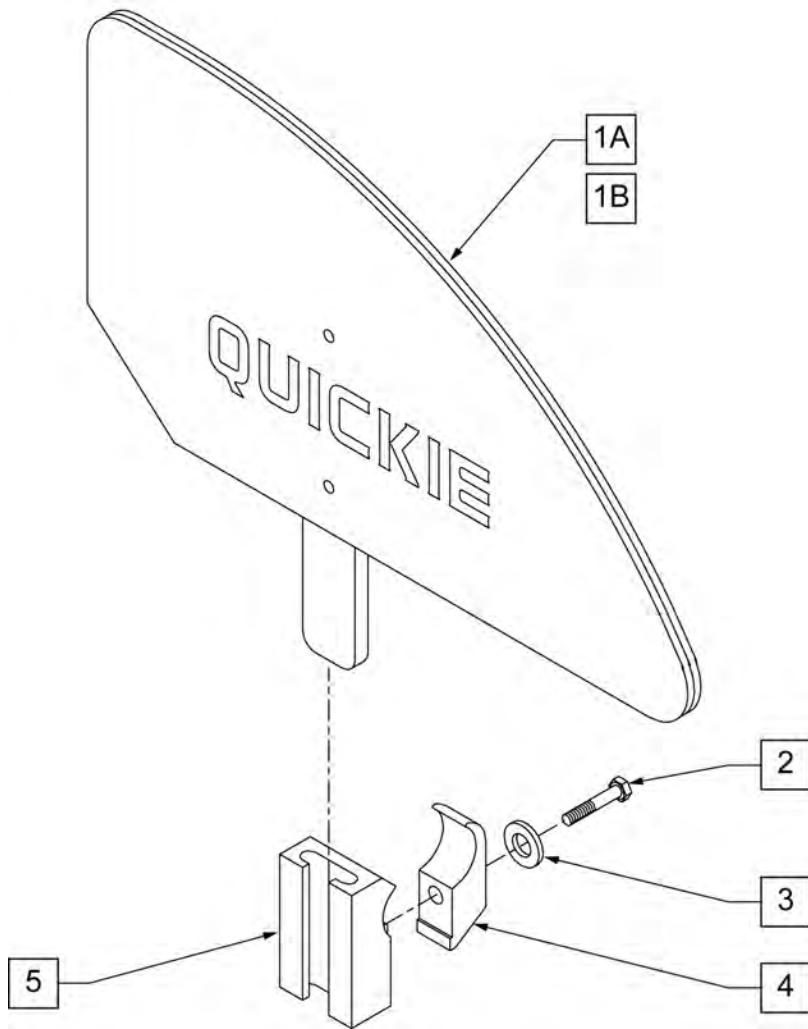

"A"	"B"
ADULT	12 3/4"	8 5/8"
KIDS	11 1/2"	6 1/2"

NOTE: STANDARD (ADULT) SIDE GUARD FITS 14-20" DEPTHS, KIDS SIDE GUARD FITS 10-13" DEPTHS.

Pos.	Item Number	Description
1A	881150	PLASTIC SIDE GUARD KIDS R
1A	881151	PLASTIC SIDE GUARD KIDS L
1B	881152	PLASTIC SIDE GUARD STD R
1B	881153	PLASTIC SIDE GUARD STD L
2	106971	1/4-28 x 1 3/8 HEX C/S
3	106944	1/4 AN WASHER FLAT THIN
4	550251	CLAMP P300 CHARGING/ADJ FL KIDS
5	550325	SIDE GUARD/KIDZ ARM RECEIVER
2-5	881200	SIDE GUARD/KIDZ ARM RECEIVER W/CLAMP
1A,2-5	901111	PLASTIC SIDE GUARD KIDS ASSM W/CLAMP
1B,2-5	901110	PLASTIC SIDE GUARD STD ASSM W/CLAMP