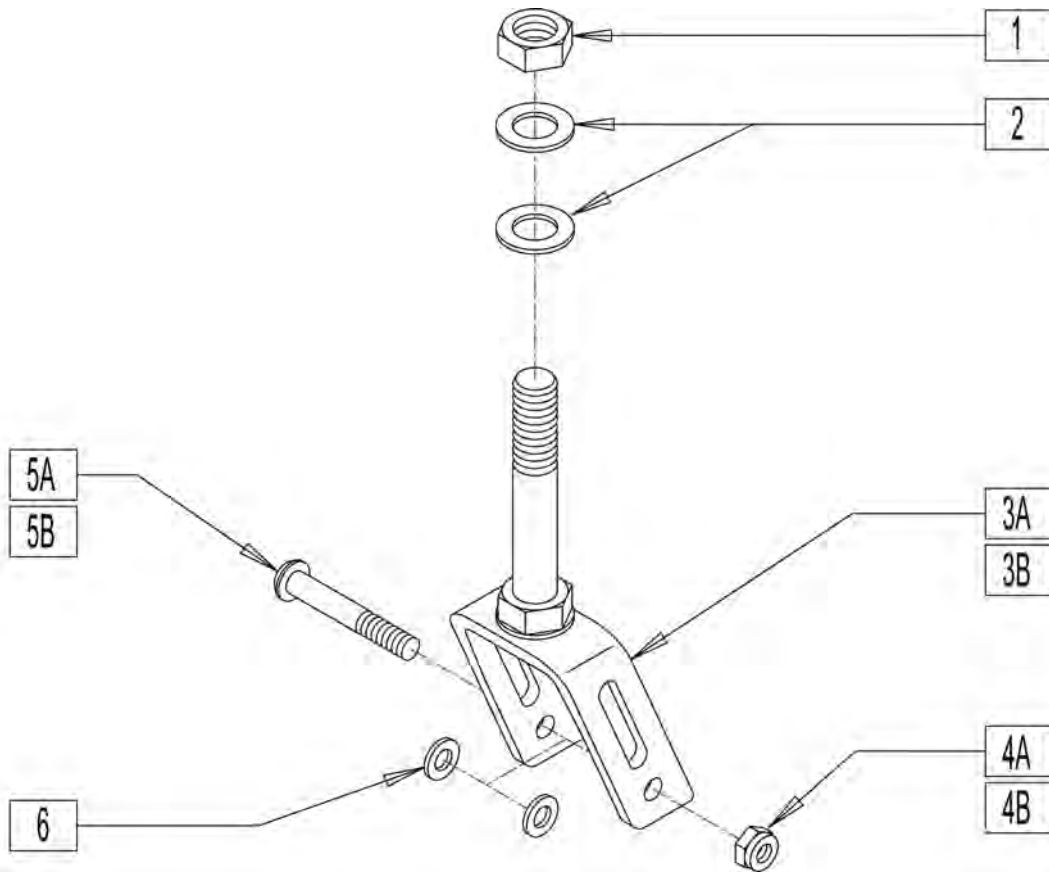

FRONT FORK ASSEMBLY

[10/2011]

Pos.	Item Number	Description	Remarks
1	330010	1/2-20 NYLOCK NUT ALUMINUM	
2	106949	1/2 AN WASHER FLAT	
3A	780480	FRONT STEM/FORK ASSM ALUMINUM	ALUMINUM
3B	780481	FRONT STEM/FORK ASSM TITANIUM	TITANIUM
4A	106937	5/16-18 NYLOCK NUT THIN	Steel Hardware
4B	330005	5/16-24 NYLOCK NUT ALUM	Aluminum Hardware
5A	106982	BHCS 5/16-18 X 1-3/4 SHLD ROHS	Steel Hardware
5B	204127	5/16-24 X 1.75 TITANIUM HEX CS	Aluminum Hardware
6	263100	5/16 AN WASHER FLAT