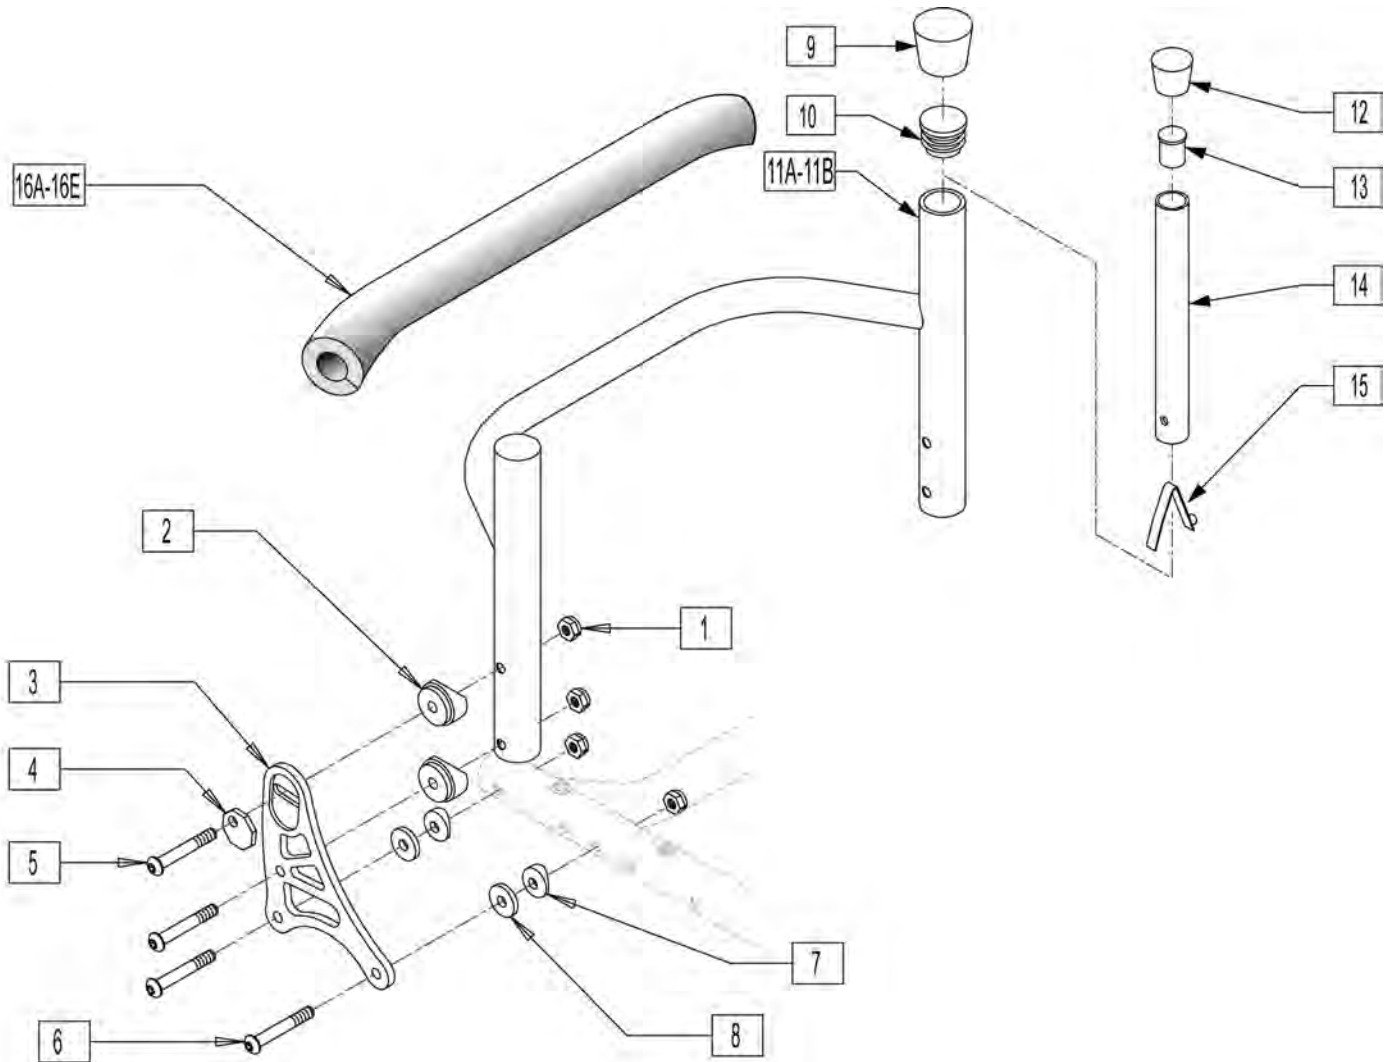

Pos.	Item Number	Description	Remarks
1	106934	1/4-28 NYLOCK NUT	
2	561087	BACK REL SADDLE RIGID	
3	500532	BRKT FXD BK 1S R SPORT	
3	500533	BRKT FXD BK 1S L SPORT	
3	500534	BRKT FXD BK 3S R SPORT	
3	500535	BRKT FXD BK 3S L SPORT	
4	341018	WASHER ECCENTRIC LARGE	
5	106962	1/4-28 x 1 3/4 BH C/S BLK ZN	
6	226147	1/4-28 X 1.85 BH C/S	
7	482000	SADDLE SMALL 1.00 TUBE.25 HOLE	
8	561026	3/4" WASHER 1/4" HOLE	
9	561014	1" MED CAP	Used in 9" back height only
10	561002	1" INSERT PLUG	Used in 9" back height only
11A	520440	BACK FRM 12" REG RGD BLK .115	12 wide 9"-16" back height
11A	520441	BACK FRM 13" REG RGD BLK .115	13 wide 9"-16" back height
11A	520442	BACK FRM 14" REG RGD BLK .115	14 wide 9"-16" back height
11A	520443	BACK FRM 15" REG RGD BLK .115	15 wide 9"-16" back height
11A	520444	BACK FRM 16" REG RGD BLK .115	16 wide 9"-16" back height
11A	520445	BACK FRM 17" REG RGD BLK .115	17 wide 9"-16" back height