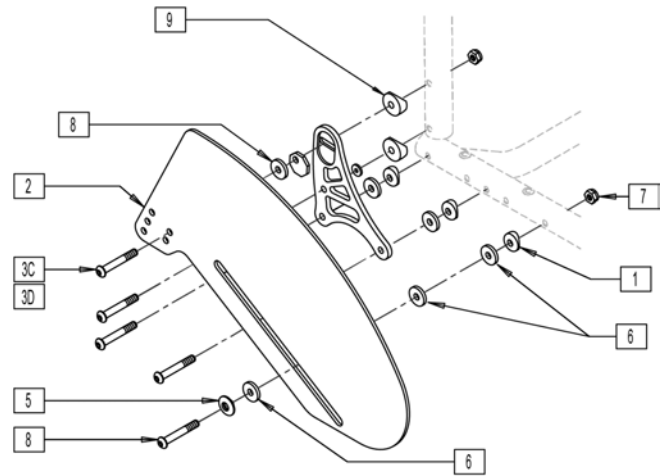

**SIDE GUARD 1/4" OFFSET
OUTSIDE MOUNT**

Pos.	Item Number	Description	Remarks
1	561004	1" SADDLE 1/4" HOLE	
2	500223	SIDE GUARD STD	
3A	106962	1/4-28 x 1.85 BH C/S BLK ZN	USED W/ ALUMINUM BACK FRAME
3B	230118	BHCS M6 X 1 X 45 BLK	USED W/ TITANIUM BACK FRAME
3C	106964	1/4-28 X 2 BH C/S	USED W/ ALUMINUM BACK FRAME
3D	102262-008	BHCS M6 X 1 X 50 INORGANIC	USED W/ TITANIUM BACK FRAME
4	226147	1/4-28 x 1.85 BH C/S	
5	481046	SIDE GUARD BUSHING	
6	561043	1" WASHER 3/8" HOLE	
7	106935	NUT NYLOCK THIN 1/4-28 ROHS	
8	106964	1/4-28 X 2 BH C/S	
9	561001	1-1/8" SADDLE 1/4" HOLE	
10	106943	WASHER FLAT AN 1/4	
1,3A,3C,4-10	920625	HARDWARE KIT SIDE GUARD A/C	Kit does not include Side Guard