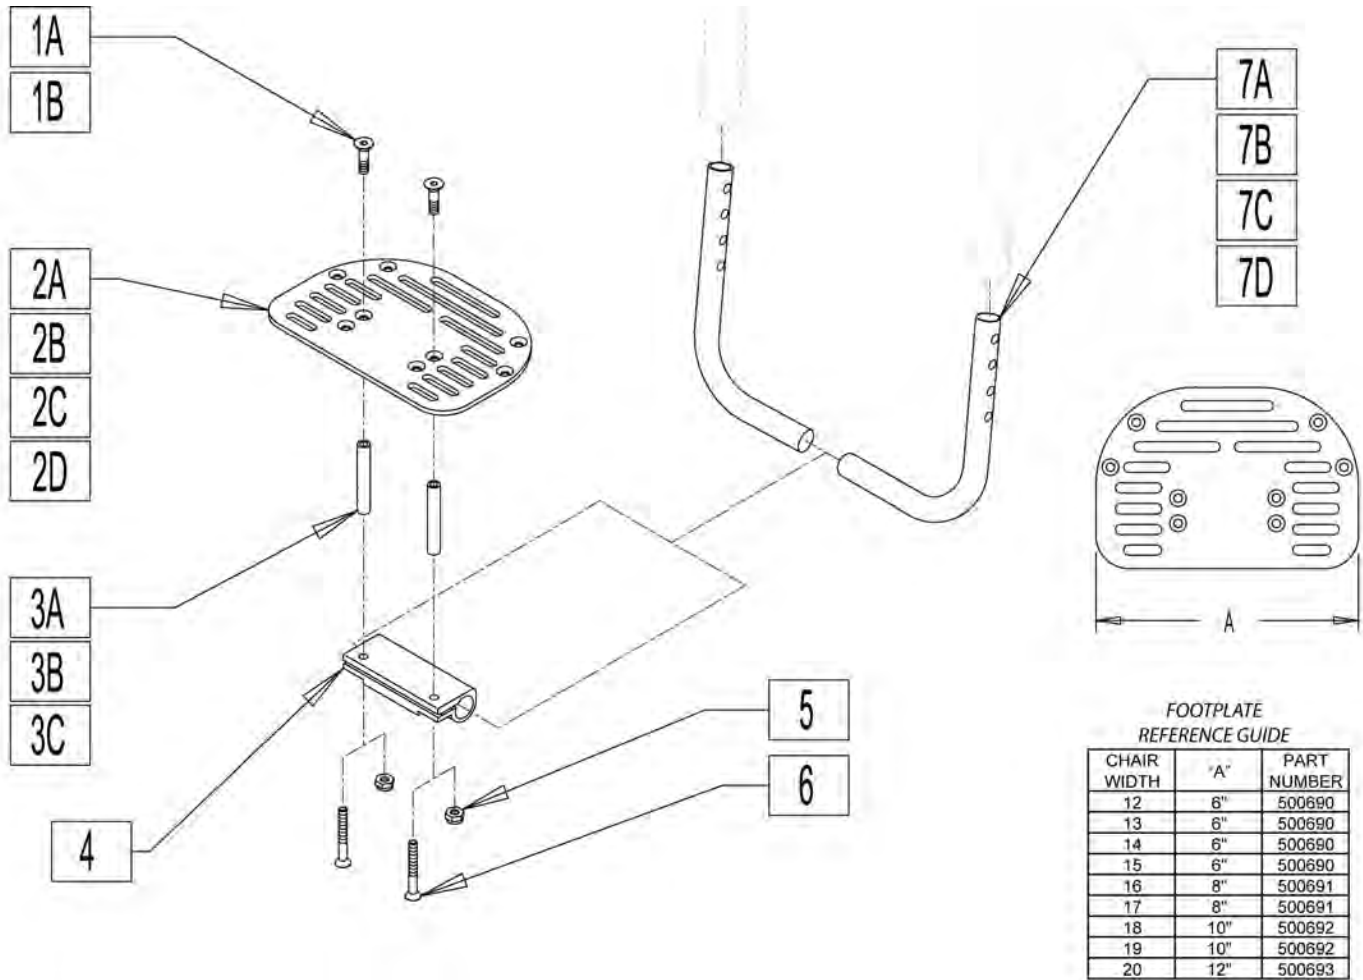

Pos.	Item Number	Description	Remarks
1A	226259	1/4-28 x 1 FH C/S	Used w/o spacer
1B	226121	1/4-20 x 1 FH C/S BLK	Used with footrest spacer
2A	500690	PLTFORM F/PLT 6" x 5 1/2"	12-15 wide
2B	500691	PLTFORM F/PLT 8" x 5 1/2"	16-17 wide
2C	500692	PLTFORM F/PLT 10" x 5 1/2"	18-19 wide
2D	500693	PLATFORM F/PLT 12" x 5 1/2"	20 wide All Court - 18-20 Match Point
3A	481306	ADAPTIVE FOOTREST SPACER 2"	
3B	481307	ADAPTIVE FOOTREST SPACER 4"	
3C	481308	ADAPTIVE FOOTREST SPACER 6"	
4	550351	PLATFORM FOOTPLATE CLAMP	
5	106941	1/4-28 AUTOMATION NUT	Used w/o spacer
6	106958	1/4-20 X 1 HEX C/S	Used with footrest spacer
7A	522247	FOOTREST TUBE 14/15" QTNT	
7B	522248	FOOTREST TUBE 16/17" QTNT	
7C	522249	FOOTREST TUBE 18" QTNT	
7D	522265	FOOTREST TUBE 18"/19" MP	
1,2A,4,5,7A	800400	FTRST ASSM PLATFORM 12"-13"	
1,2A,4,5,7A	800401	FTRST ASSM PLATFORM 14"-15"	
1,2B,4,5,7B	800402	FTRST ASSM PLATFORM 16"-17"	
1,2C,4,5,7C	800403	FTRST ASSM PLATFORM 18"-19" AC	
1,2D,4,5,7D	800404	FTRST ASSM PLATFORM 20"AC 18"-20"MP